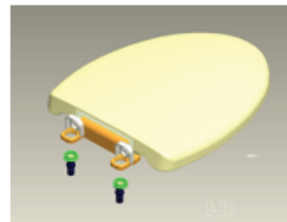

**EVERCLEAN® TOILET SEATS  
WITH SLOW-CLOSE AND SNAP-OFF HINGES**

- 5321.110** Elongated toilet seat
- 5320.110** Round Front toilet seat
- Solid plastic seat with cover
- EverClean® silver-based surface permanently inhibits the growth of stain and odor causing bacteria, mold and mildew on the surface. EverClean® surface does not protect against disease causing bacteria.
- Attractive design coordinates with popular bathroom decors
- Plastic slow-close snap-off hinge
- Convenient slow-close feature prevents seat from slamming
- Unique easy snap-off feature allows for quick removal and replacement of seat and cover without any tools for easy cleaning of toilet
- Fits any standard elongated or round front toilet
- Seat complete with bolts, nuts and washers

**AVAILABLE REPLACEMENT PARTS**

- **760087-0070A** Toilet Seat Bolt Kit (complete with bolts, nuts and washers)

SHOWN: CONVENIENT SLOW-CLOSE FEATURE

**To Be Specified**

- Color:  White  Bone  Linen

**EVERCLEAN®**

Mounts like any toilet seat—no need to find “correct” bolt spacing before installing seat

With bolt cap covers lifted up, seat easily “snapsoff” and snaps back on with little effort

With bolt cap covers in place, seat cannot be removed