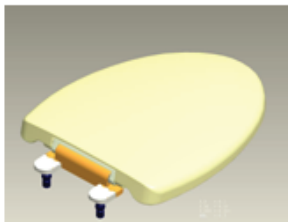

**EVERCLEAN® TOILET SEATS  
WITH SLOW-CLOSE AND SNAP-OFF HINGES**

- 5321.110** Elongated toilet seat
- 5320.110** Round Front toilet seat
- Solid plastic seat with cover
- EverClean® silver-based surface permanently inhibits the growth of stain and odor causing bacteria, mold and mildew on the surface. EverClean® surface does not protect against disease causing bacteria.
- Attractive design coordinates with popular bathroom decors
- Plastic slow-close snap-off hinge
- Convenient slow-close feature prevents seat from slamming
- Unique easy snap-off feature allows for quick removal and replacement of seat and cover without any tools for easy cleaning of toilet
- Fits any standard elongated or round front toilet
- Seat complete with bolts, nuts and washers

**AVAILABLE REPLACEMENT PARTS**

- **760087-0070A** Toilet Seat Bolt Kit (complete with bolts, nuts and washers)

SHOWN: CONVENIENT SLOW-CLOSE FEATURE

**To Be Specified**

- Color:  White  Bone  Linen

**EVERCLEAN®**

Mounts like any toilet seat—no need to find “correct” bolt spacing before installing seat

With bolt cap covers lifted up, seat easily “snapsoff” and snaps back on with little effort

With bolt cap covers in place, seat cannot be removed