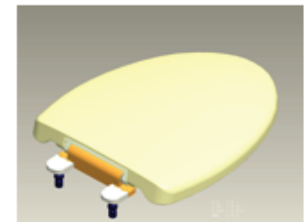

**EVERCLEAN® TOILET SEATS  
WITH SLOW-CLOSE AND SNAP-OFF HINGES**

- 5321.110** Elongated toilet seat
- 5320.110** Round Front toilet seat
- Solid plastic seat with cover
- EverClean® silver-based surface permanently inhibits the growth of stain and odor causing bacteria, mold and mildew on the surface. EverClean® surface does not protect against disease causing bacteria.
- Attractive design coordinates with popular bathroom decors
- Plastic slow-close snap-off hinge
- Convenient slow-close feature prevents seat from slamming
- Unique easy snap-off feature allows for quick removal and replacement of seat and cover without any tools for easy cleaning of toilet
- Fits any standard elongated or round front toilet
- Seat complete with bolts, nuts and washers

**AVAILABLE REPLACEMENT PARTS**

- **760087-0070A** Toilet Seat Bolt Kit (complete with bolts, nuts and washers)

SHOWN: CONVENIENT SLOW-CLOSE FEATURE

**To Be Specified**

- Color:  White  Bone  Linen

**EVERCLEAN®**

Mounts like any toilet seat—no need to find “correct” bolt spacing before installing seat

With bolt cap covers lifted up, seat easily “snapsoff” and snaps back on with little effort

With bolt cap covers in place, seat cannot be removed