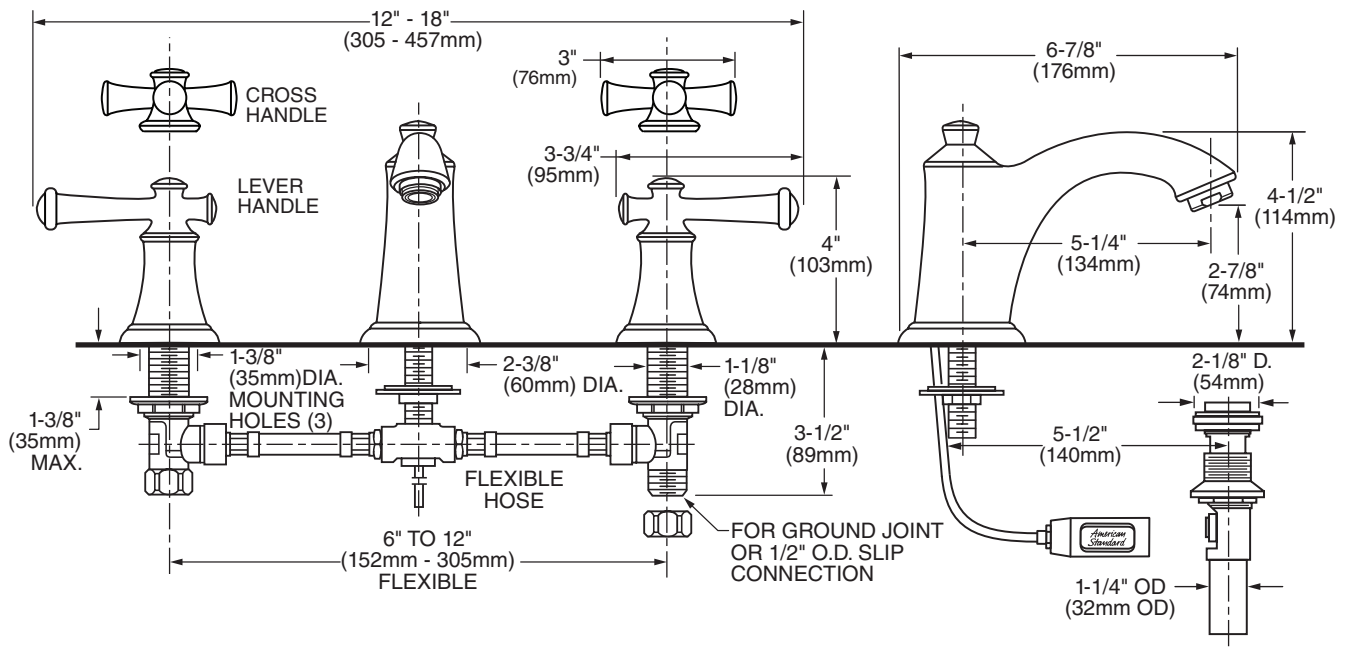

7415.801 Shown

MODEL NUMBER:

☐ **7415.801 Portsmouth Widespread**
Metal Speed Connect® Pop-up drain.
Metal Lever handles.

☐ **7415.821 Portsmouth Widespread**
Metal Speed Connect Pop-up drain.
Metal Cross handles.

GENERAL DESCRIPTION:

Cast brass valve bodies with flexible hose connections for 6" to 12" (152mm to 305mm) installations. 1/4 turn washerless ceramic disc valve cartridges. Choice of metal lever or metal cross handles. Cast brass spout. One-half inch male inlet shanks with brass coupling nuts. 20" (500mm) long flexible stainless steel drain cable is pre-assembled to spout. Metal Speed Connect® drain body with 1-1/4 inch (32mm) tail piece. 1.5 gpm/5.7L/min. maximum flow rate.

Choice of Finishes: Wide range of durable finishes.

SUGGESTED SPECIFICATION:

Two handle widespread lavatory faucet shall feature cast brass valve bodies with flexible hose connections for 6" to 12" installations. Shall also feature 1/4 turn washerless ceramic disc valve cartridges. Shall also feature a metal drain body with stainless steel cable actuation. Fitting shall be American Standard Model # 7415.____.

7420.821 Portsmouth Widespread Metal Speed Connect Pop-up drain. Metal Cross handles.

GENERAL DESCRIPTION:

Cast brass valve bodies with flexible hose connections for 6" to 12" (152mm to 305mm) installations. 1/4 turn washerless ceramic disc valve cartridges. Choice of metal lever or metal cross handles. Cast brass spout. One-half inch male inlet shanks with brass coupling nuts. 20" (500mm) long flexible stainless steel drain cable is pre-assembled to spout. Metal Speed Connect® drain body with 1-1/4 inch (32mm) tail piece. 1.5 gpm/5.7L/min. maximum flow rate.