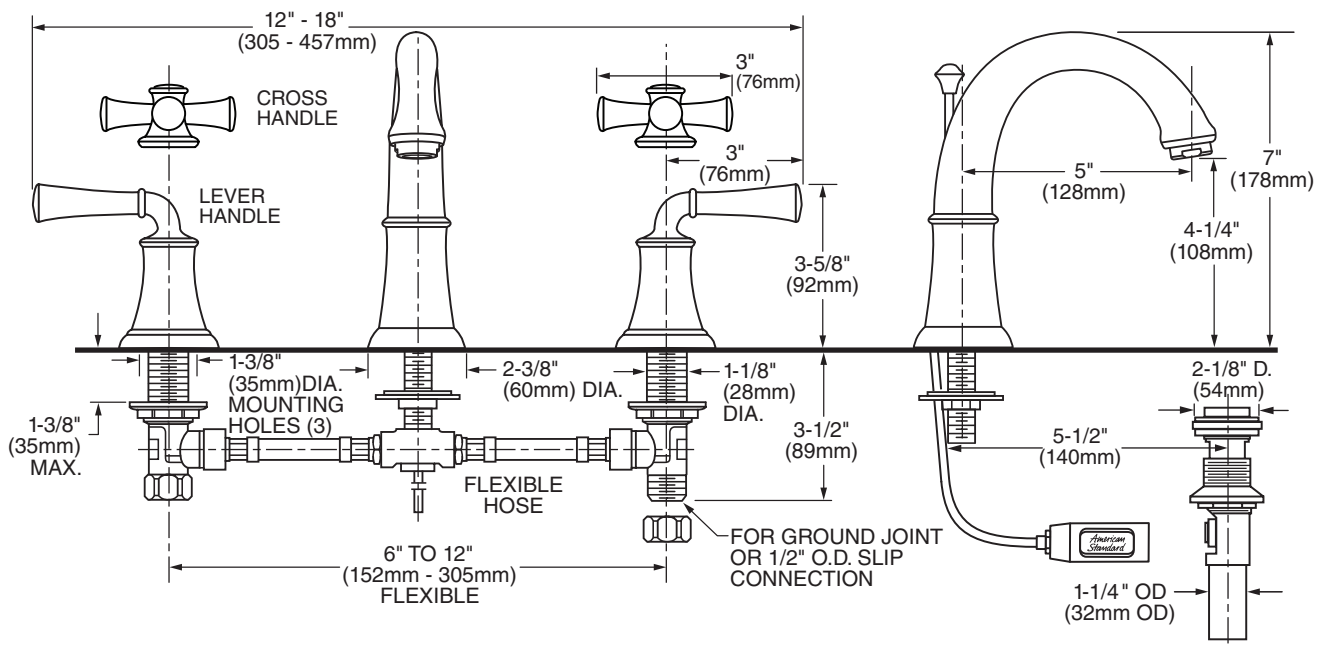

GENERAL DESCRIPTION:

Cast brass valve bodies with flexible hose connections for 6" to 12" (152mm to 305mm) installations. 1/4 turn washerless ceramic disc valve cartridges. Choice of metal lever or metal cross handles. Cast brass spout. One-half inch male inlet shanks with brass coupling nuts. 20" (500mm) long flexible stainless steel drain cable is pre-assembled to spout. Metal Speed Connect® drain body with 1-1/4 inch (32mm) tail piece. 1.5 gpm/5.7L/min. maximum flow rate.

Choice of Finishes: Wide range of durable finishes.

SUGGESTED SPECIFICATION:

Two handle widespread lavatory faucet shall feature cast brass valve bodies with flexible hose connections for 6" to 12" installations. Shall also feature 1/4 turn washerless ceramic disc valve cartridges. Shall also feature a metal drain body with stainless steel cable actuation. Fitting shall be American Standard Model # 7415.____.

Meets the American Disabilities Act Guidelines and **ANSI A117.1** Requirements for the physically challenged.

7420.801 Shown

MODEL NUMBER:

7420.801 Portsmouth Widespread Metal Speed Connect® Pop-up drain. Metal Lever handles.

7420.821 Portsmouth Widespread Metal Speed Connect Pop-up drain. Metal Cross handles.

GENERAL DESCRIPTION:

Cast brass valve bodies with flexible hose connections for 6" to 12" (152mm to 305mm) installations. 1/4 turn washerless ceramic disc valve cartridges. Choice of metal lever or metal cross handles. Cast brass spout. One-half inch male inlet shanks with brass coupling nuts. 20" (500mm) long flexible stainless steel drain cable is pre-assembled to spout. Metal Speed Connect® drain body with 1-1/4 inch (32mm) tail piece. 1.5 gpm/5.7L/min. maximum flow rate.