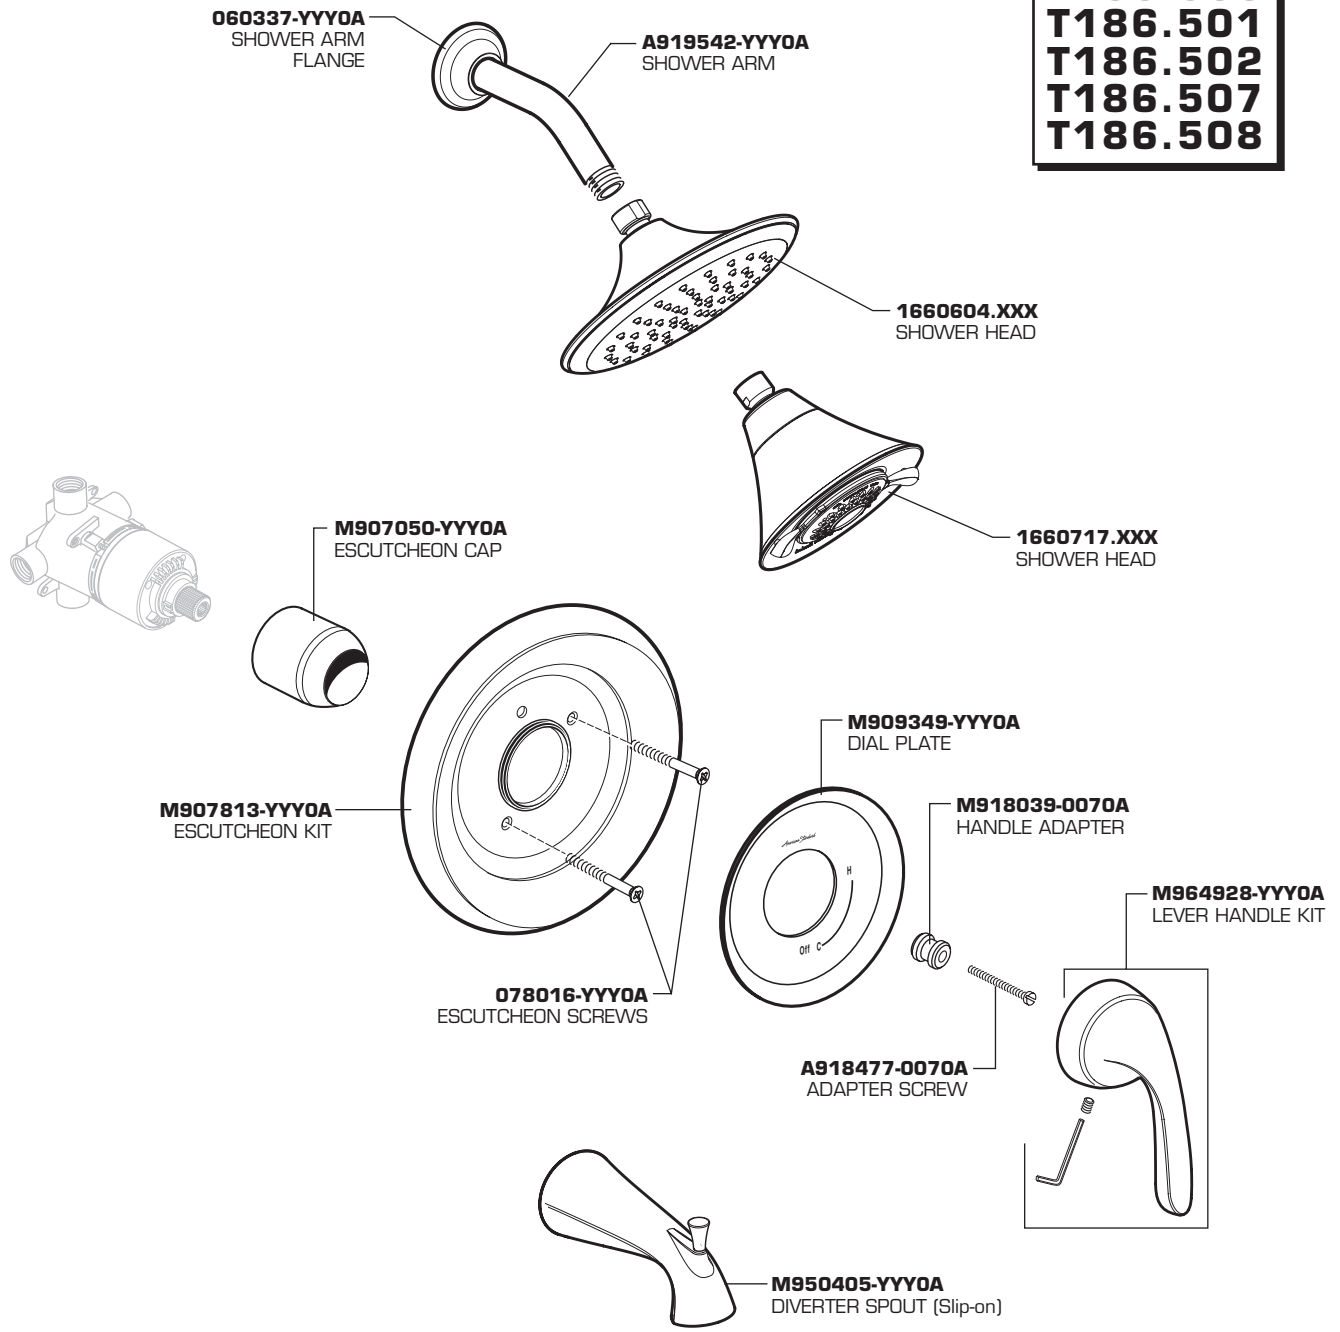

MODEL NUMBER

| |
|-----------------|
| T186.500 |
| T186.501 |
| T186.502 |
| T186.507 |
| T186.508 |

Replace the "YYY" - "XXX" with appropriate finish code

| | |
|-------------------|-----|
| CHROME | 002 |
| SATIN NICKEL | 295 |
| OIL RUBBED BRONZE | 224 |