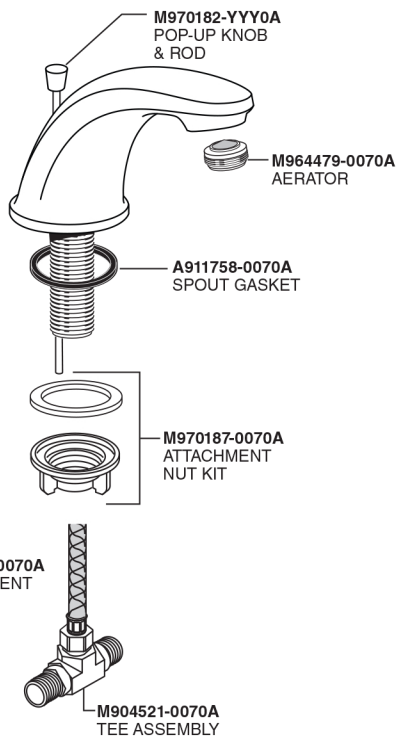

## COLONY® PRO WIDESPREAD LAVATORY FAUCET

MODEL NUMBER

**7075.800**  
**7075.802**

Replace the "YYY" with appropriate finish code

POLISHED CHROME	002
LEGACY BRONZE	278
SATIN NICKEL	295