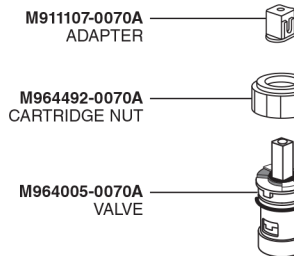

## COLONY® PRO WIDESPREAD LAVATORY FAUCET

MODEL NUMBER

**7075.800**  
**7075.802**

Replace the "YYY" with appropriate finish code

POLISHED CHROME	002
LEGACY BRONZE	278
SATIN NICKEL	295