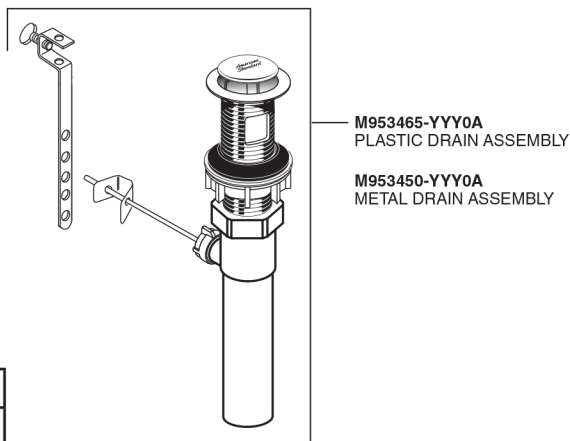

## COLONY® PRO WIDESPREAD LAVATORY FAUCET

MODEL NUMBER

**7075.800**  
**7075.802**

Replace the "YYY" with appropriate finish code

POLISHED CHROME	002
LEGACY BRONZE	278
SATIN NICKEL	295