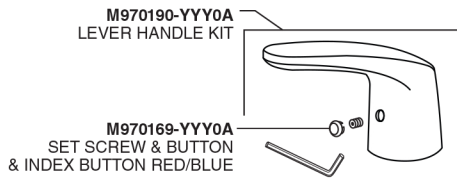

## COLONY® PRO WIDESPREAD LAVATORY FAUCET

MODEL NUMBER

**7075.800**  
**7075.802**

Replace the "YYY" with appropriate finish code

POLISHED CHROME	002
LEGACY BRONZE	278
SATIN NICKEL	295