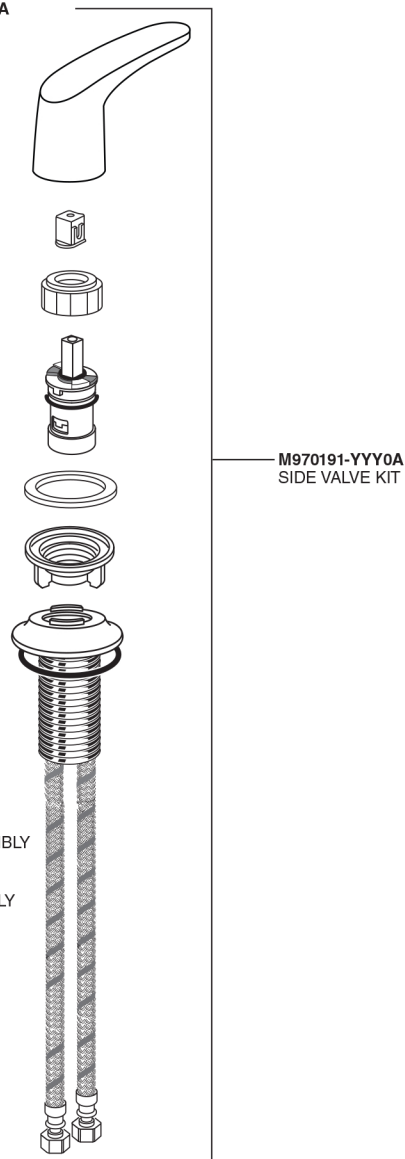

## COLONY® PRO WIDESPREAD LAVATORY FAUCET

MODEL NUMBER

**7075.800**  
**7075.802**

Replace the "YYY" with appropriate finish code

POLISHED CHROME	002
LEGACY BRONZE	278
SATIN NICKEL	295