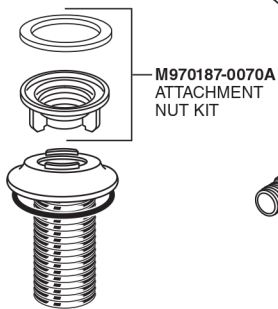

## COLONY® PRO WIDESPREAD LAVATORY FAUCET

MODEL NUMBER

**7075.800**  
**7075.802**

Replace the "YYY" with appropriate finish code

POLISHED CHROME	002
LEGACY BRONZE	278
SATIN NICKEL	295