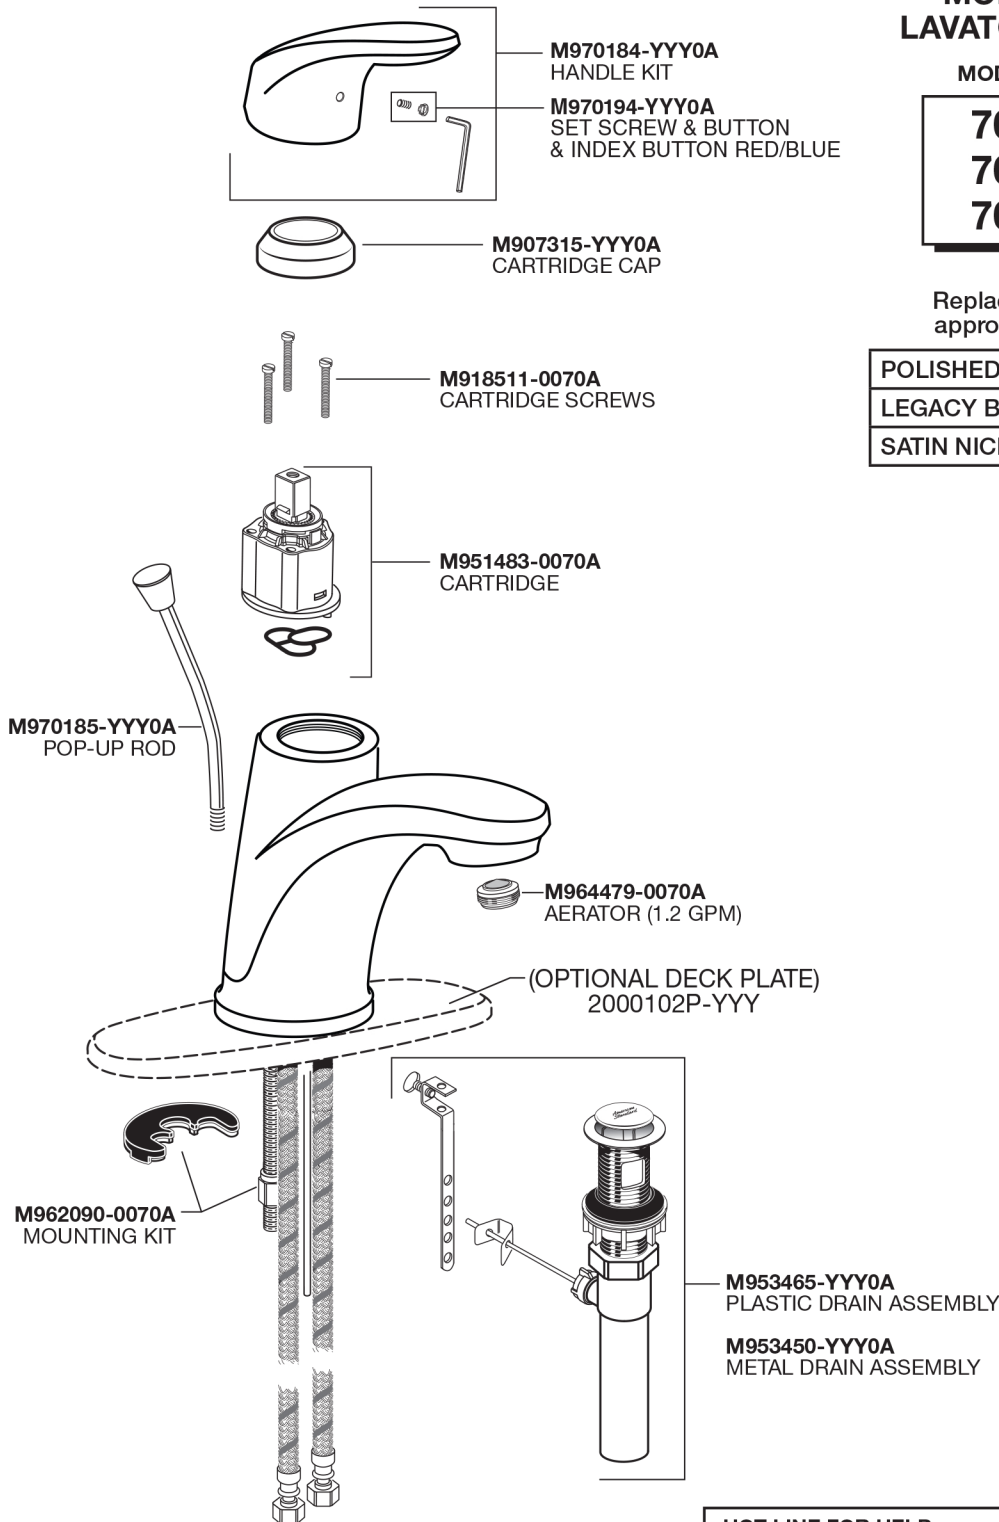

## COLONY® PRO SINGLE LEVER MONOBLOCK LAVATORY FAUCET

MODEL NUMBERS

**7075.100**  
**7075.102**  
**7075.104**

Replace the "YYY" with appropriate finish code

POLISHED CHROME	002
LEGACY BRONZE	278
SATIN NICKEL	295