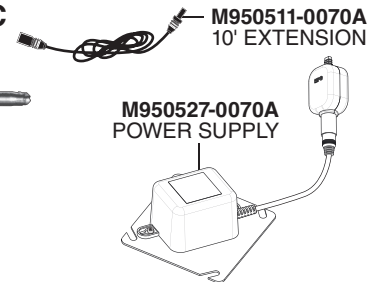

### CR-P2 Lithium Battery 2506.15 – Series

**A923654-0070A**  
BATTERY 6V CR-P2

**M950514-0070A**  
BATTERY HOLDER

### Plug-In AC Power Kit PK00.PAC

**M950338-0070A**  
POWER SUPPLY

**M950360-0070A**  
CONNECTOR  
LOCKING DEVICE

**M950399-0070A**  
SINGLE AC ADAPTER

### Hard-Wired AC Power Kit PK00.HAC

**M950360-0070A**  
CONNECTOR  
LOCKING DEVICE

**M950527-0070A**  
POWER SUPPLY