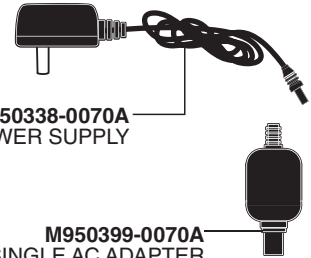

### CR-P2 Lithium Battery 2506.15 – Series

**A923654-0070A**  
BATTERY 6V CR-P2

**M950514-0070A**  
BATTERY HOLDER

### Plug-In AC Power Kit PK00.PAC

**M950338-0070A**  
POWER SUPPLY

**M950360-0070A**  
CONNECTOR  
LOCKING DEVICE

**M950399-0070A**  
SINGLE AC ADAPTER