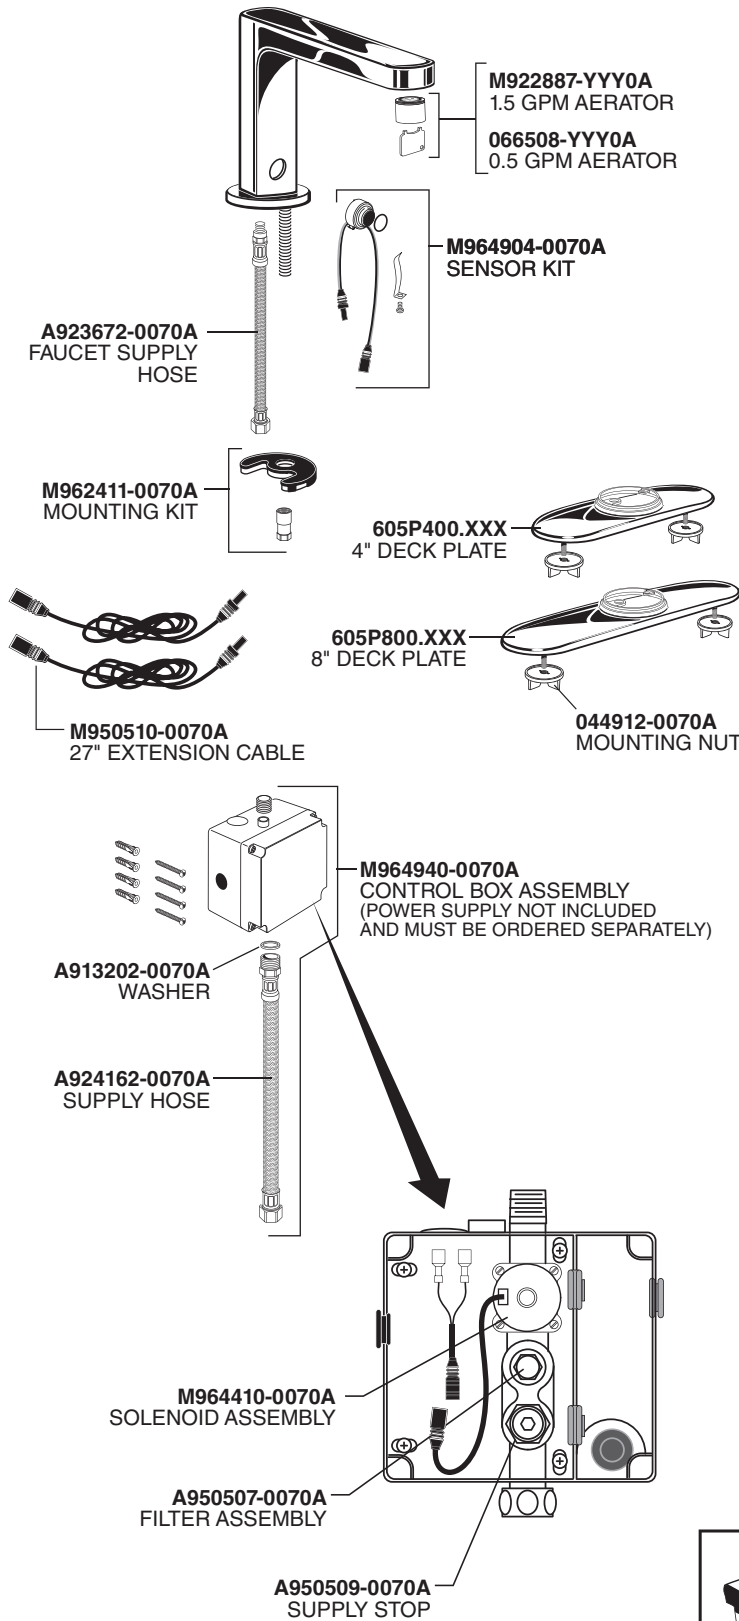

### MODEL NUMBERS

**2506.14X 2506.115X 250B.10X**

Appropriate finish code

CHROME	002
BRUSHED NICKEL	295

### PWRX Battery Pack 2506.14 – Series

**M950361-0070A**  
PWRX BATTERY PACK

### CR-P2 Lithium Battery 2506.15 – Series

**A923654-0070A**  
BATTERY 6V CR-P2

**M950514-0070A**  
BATTERY HOLDER

### Plug-In AC Power Kit PK00.PAC

**M950338-0070A**  
POWER SUPPLY

**M950360-0070A**  
CONNECTOR  
LOCKING DEVICE

**M950399-0070A**  
SINGLE AC ADAPTER