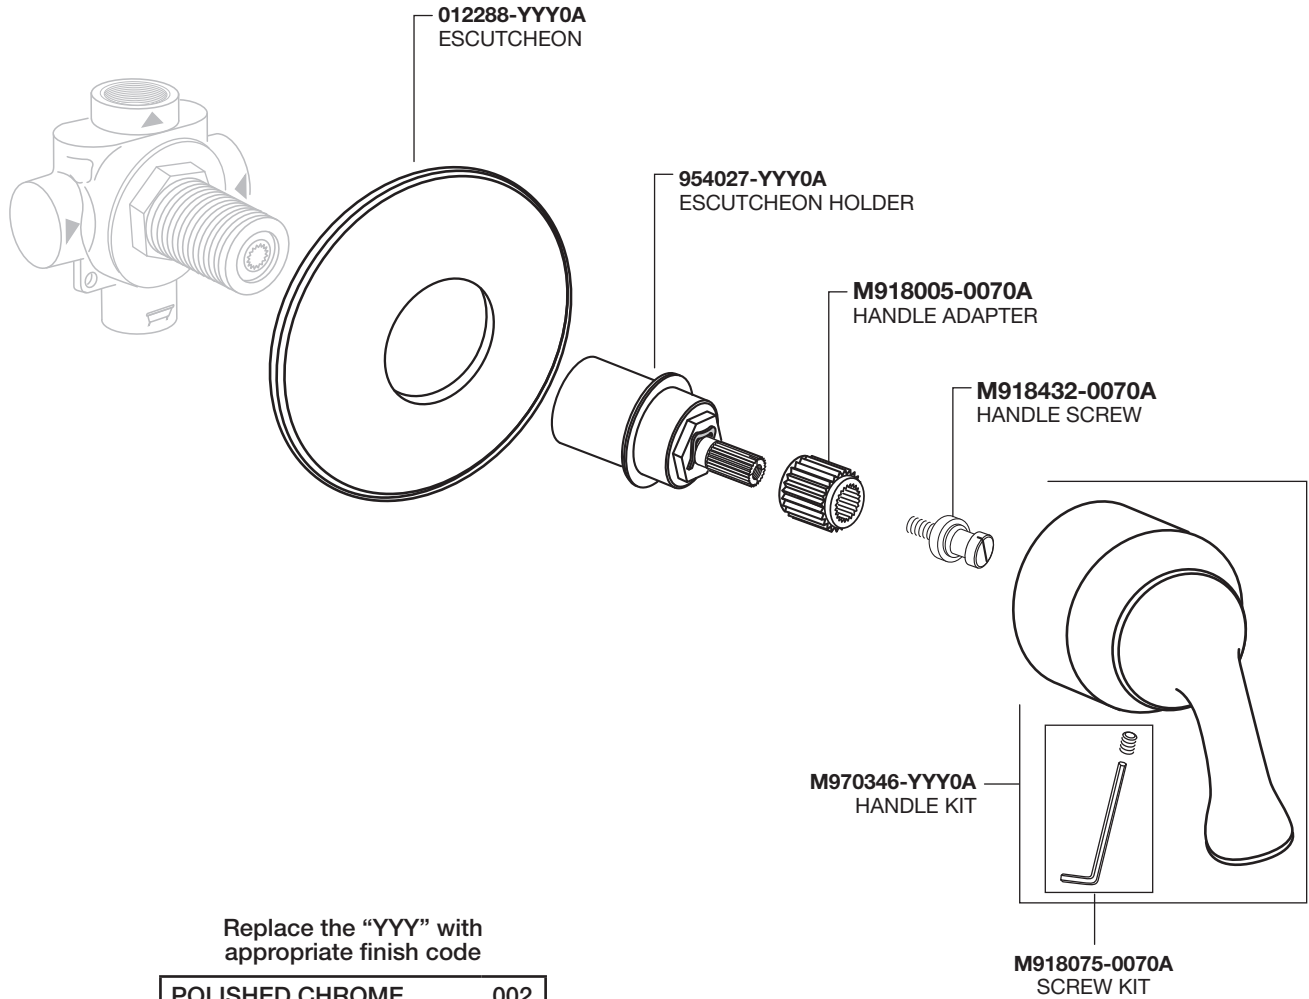

PATIENCE DIVERTER TRIM KIT

MODEL NUMBER

T106.430

Replace the "YYY" with appropriate finish code

POLISHED CHROME	002
BRUSHED NICKEL	295
LEGACY BRONZE	278
POLISH NICKEL	013

HOT LINE FOR HELP

For toll-free information and answers to your questions, call:
1 (800) 442-1902