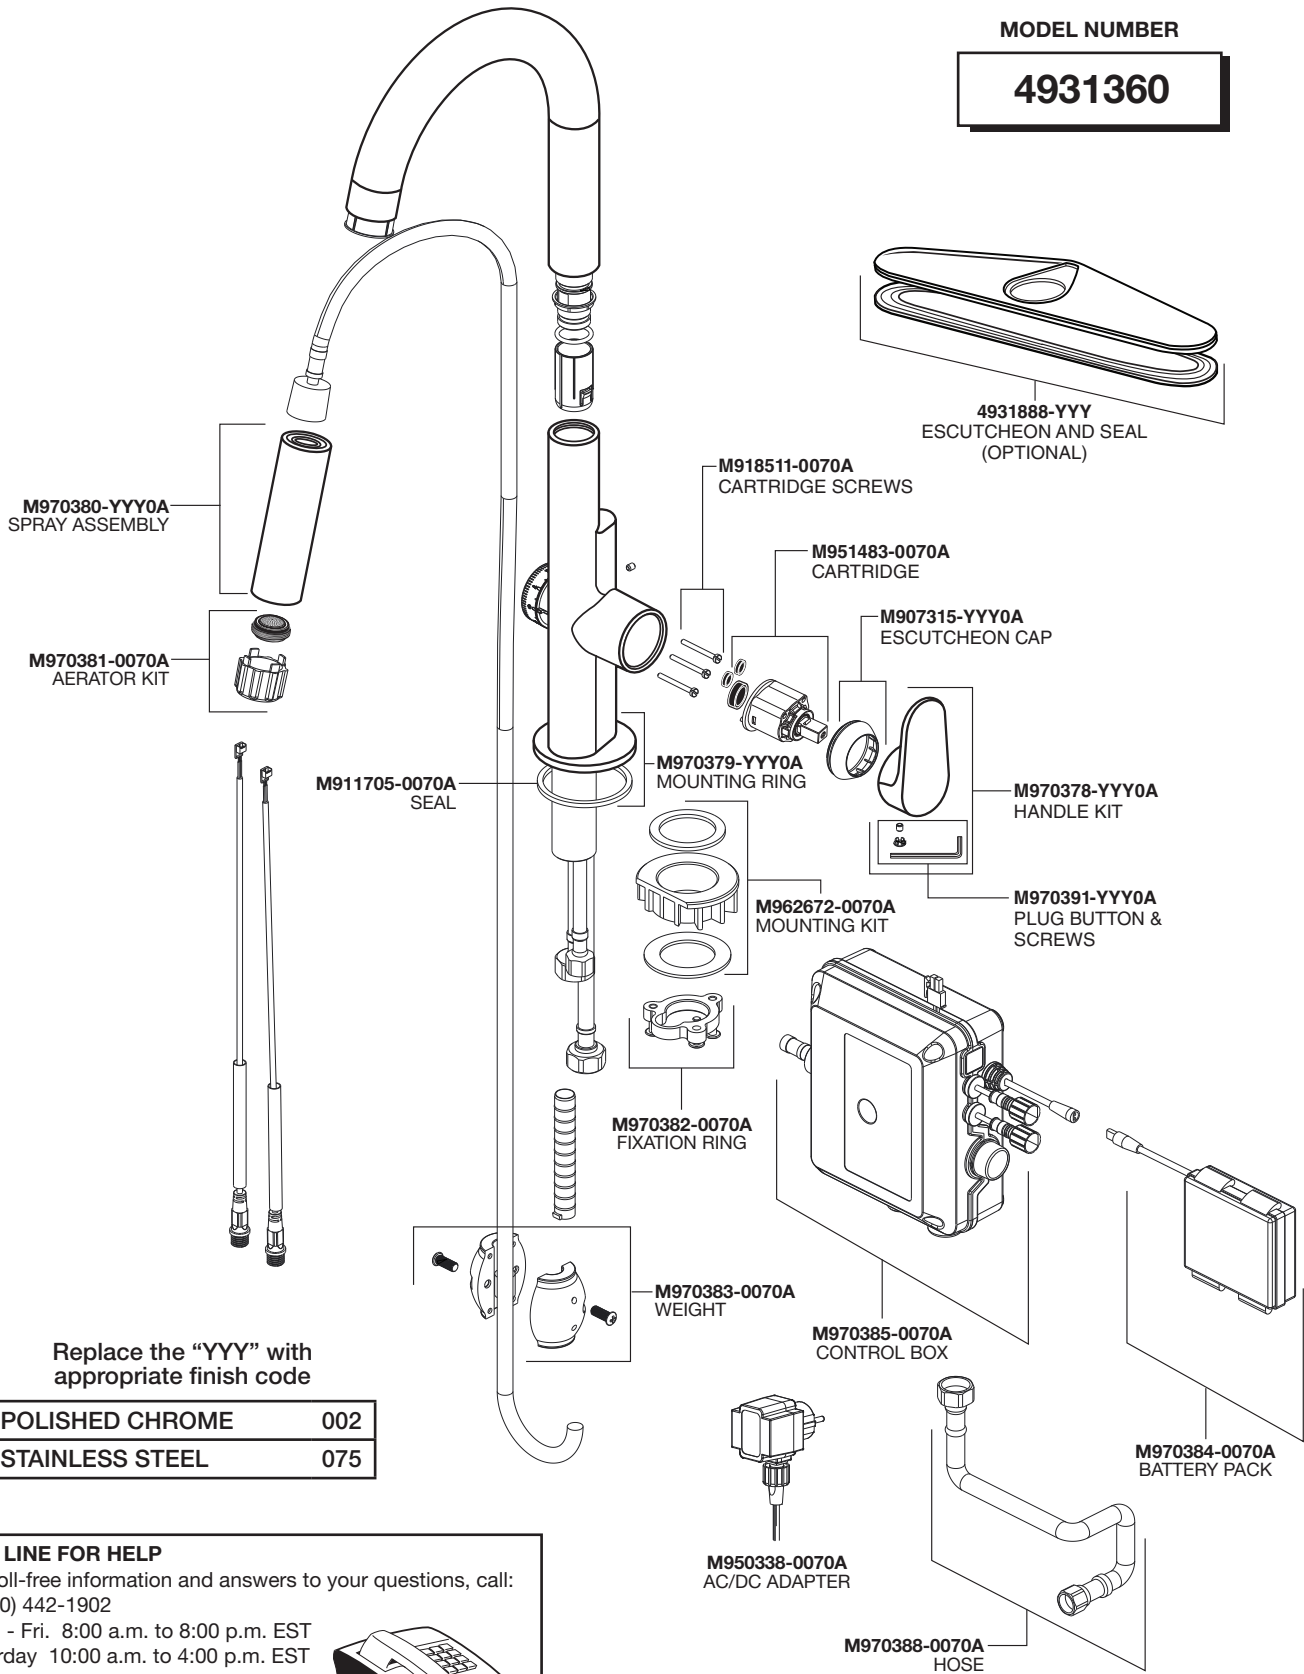

American Standard

BEALE® MeasureFill™ KITCHEN FAUCET

MODEL NUMBER

4931360

Replace the "YYY" with appropriate finish code

POLISHED CHROME	002
STAINLESS STEEL	075

HOT LINE FOR HELP

For toll-free information and answers to your questions, call:
1 (800) 442-1902