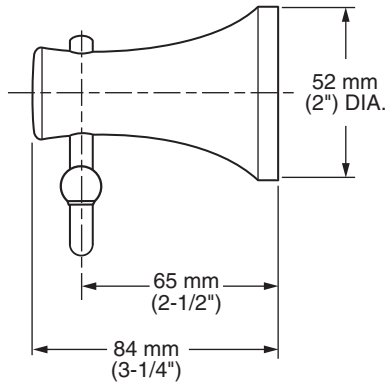

MODEL NUMBER:

□ 8337.210 - ROBE HOOK

Available Finishes

002	Polished Chrome
224	Oil Rubber Bronze
295	Satin Nickel (PVD)
278	Legacy Bronze
013	Polished Nickel

PRODUCT FEATURES:

Materials of Construction: Metal construction for durability & long life.

Concealed Mounting: No exposed set screws.

Easy to Install

Durability of Finishes: Polished Chrome, Oiled Rubbed Bronze and Satin Nickel (PVD) finishes will never tarnish.

SUGGESTED SPECIFICATION

Robe Hook shall feature metal construction with tarnish - free PVD finish. Shall feature concealed mounting with no exposed set screws. Robe Hook shall be American Standard Model # 8337.210.____.