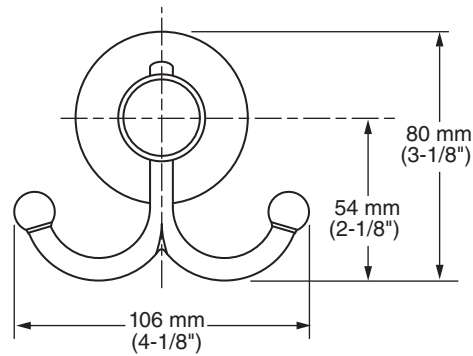

MODEL NUMBER:

□ 8337.210 - ROBE HOOK

Available Finishes

002	Polished Chrome
224	Oil Rubber Bronze
295	Satin Nickel (PVD)
278	Legacy Bronze
013	Polished Nickel

PRODUCT FEATURES:

Materials of Construction: Metal construction for durability & long life.

Concealed Mounting: No exposed set screws.

Easy to Install

Durability of Finishes: Polished Chrome, Oiled Rubbed Bronze and Satin Nickel (PVD) finishes will never tarnish.

SUGGESTED SPECIFICATION

Robe Hook shall feature metal construction with tarnish - free PVD finish. Shall feature concealed mounting with no exposed set screws. Robe Hook shall be American Standard Model # 8337.210.____.