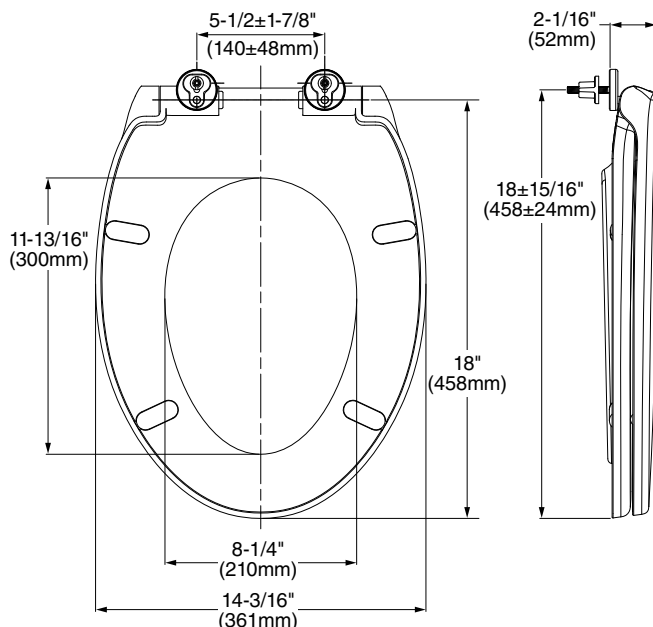

- Bottom mount transitional styled solid plastic seat
- Slow-close hinge for user convenience
- Seat can be removed from bowl with the push of a button allowing for easy removal and reattachment of seat without tools for quick and easy cleaning
- Fits any conventional elongated toilet
- Seat includes mounting hardware
- EverClean® silver-based surface permanently inhibits the growth of stain and odor causing bacteria, mold and mildew on the surface. EverClean® surface does not protect against disease causing bacteria.

SHOWN: CONVENIENT SLOW-CLOSE FEATURE

SHOWN: TWO PUSH BUTTON LIFT OFF FEATURE

AVAILABLE REPLACEMENT PARTS

- 760218-100.002 Seat Mounting Kit

To Be Specified

Color: White Linen Bone

5256A Elongated

5256B Round Front