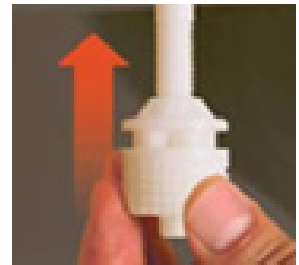

**MAINSTREAM® TOILET SEAT WITH
SLOW-CLOSE AND EVERCLEAN®**

- 5257A.65BL** Elongated toilet seat
- 5259B.65BL** Round toilet seat

Mainstream Seat features a transitional design to complement any décor. This seat features slow close hinges to prevent slamming of the seat, bottom mount installation that fits most conventional toilets and a patented EverClean surface that inhibits the growth of bacteria, mold and mildew. Create a new look with the new Mainstream seat from American Standard.

- Bottom mount seat for easy install
- Made from polypropylene plastic
- Slow-close hinge for user convenience
- Fits most toilets
- Seat includes mounting hardware
- EverClean silver-based surface permanently inhibits the growth of stain and odor causing bacteria, mold and mildew on the surface. EverClean surface does not protect against disease causing bacteria.

SHOWN: CONVENIENT
SLOW-CLOSE FEATURE

To Be Specified

- Color: White