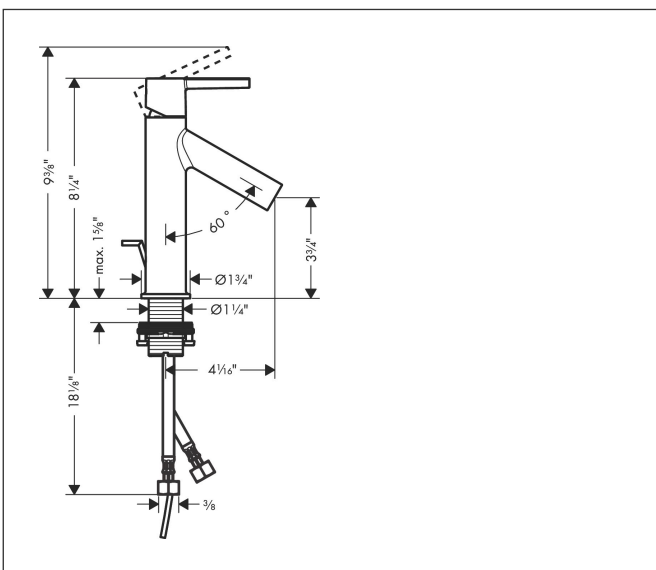

Brand	AXOR
Art. Name	AXOR Starck Single-Hole Faucet 100 with Lever Handle and Pop-Up Drain, 1.2 GPM
Art. Nr.	10001341
Surface	Brushed Black Chrome
Pos.	1

Product Picture

Features

- Consists of: drain valve set, single-hole lavatory faucet
- Handle design: lever handle
- Spray pattern: Aerated spray
- Maximum flow rate (at 3 bar): 4.5 l/min
- Ceramic cartridge
- Pop-up drain G 1

Drawing

Technology