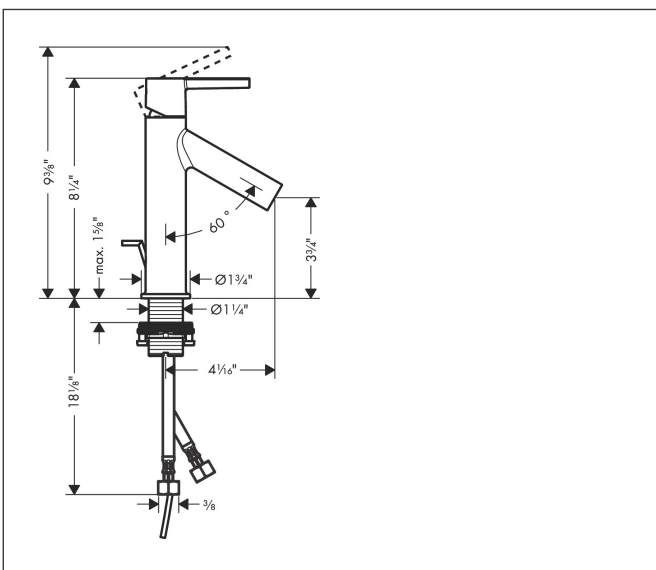

Brand	AXOR
Art. Name	AXOR Starck Single-Hole Faucet 100 with Lever Handle and Pop-Up Drain, 1.2 GPM
Art. Nr.	10001821
Surface	Brushed Nickel
Pos.	1

Product Picture

Features

- Consists of: drain valve set, single-hole lavatory faucet
- Handle design: lever handle
- Spray pattern: Aerated spray
- Maximum flow rate (at 3 bar): 4.5 l/min
- Ceramic cartridge
- Pop-up drain G 1

Drawing

Technology