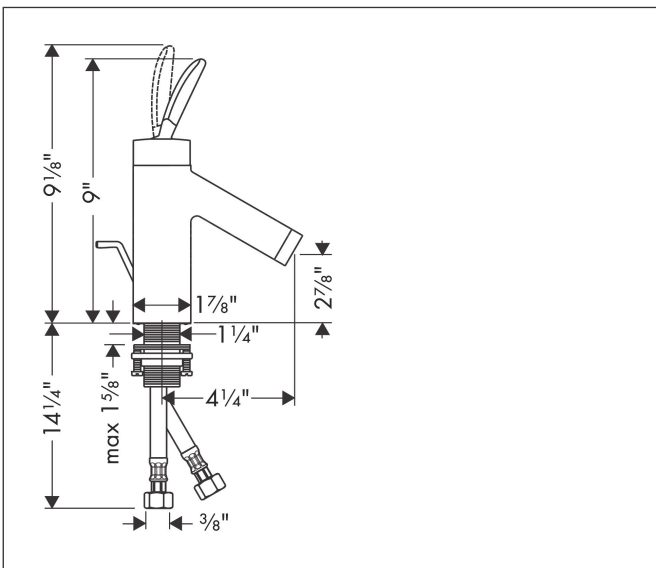

Brand AXOR
Art. Name **AXOR Starck Classic** Single-Hole Faucet 70 with Pop-Up Drain, 1.2 GPM
Art. Nr. 10010001
Surface Chrome
Pos. 1

Product Picture

Features

- Handle design: pin handle
- Spray pattern: aerated spray
- Maximum flow rate (at 3 bar): 4.5 l/min
- Ceramic cartridge
- Pop-up drain G 1

Drawing

Technology