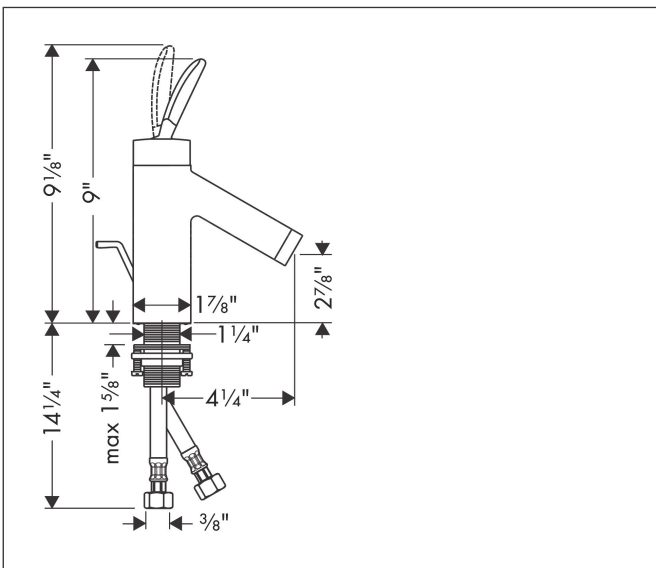

Brand AXOR
Art. Name **AXOR Starck Classic** Single-Hole Faucet 70 with Pop-Up Drain, 1.2 GPM
Art. Nr. 10010251
Surface Brushed Gold Optic
Pos. 1

Product Picture

Features

- Handle design: pin handle
- Spray pattern: aerated spray
- Maximum flow rate (at 3 bar): 4.5 l/min
- Ceramic cartridge
- Pop-up drain G 1

Drawing

Technology