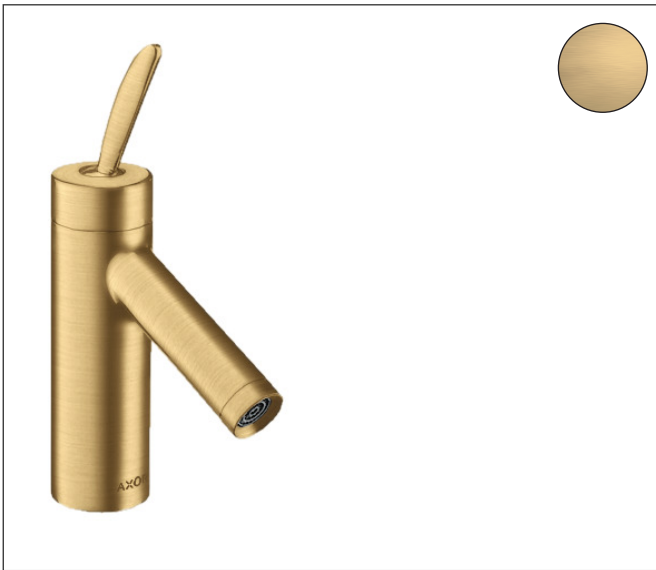

Brand AXOR
Art. Name **AXOR Starck Classic** Single-Hole Faucet 70 with Pop-Up Drain, 1.2 GPM
Art. Nr. 10010251
Surface Brushed Gold Optic
Pos. 1

Product Picture

Features

- Handle design: pin handle
- Spray pattern: aerated spray
- Maximum flow rate (at 3 bar): 4.5 l/min
- Ceramic cartridge
- Pop-up drain G 1