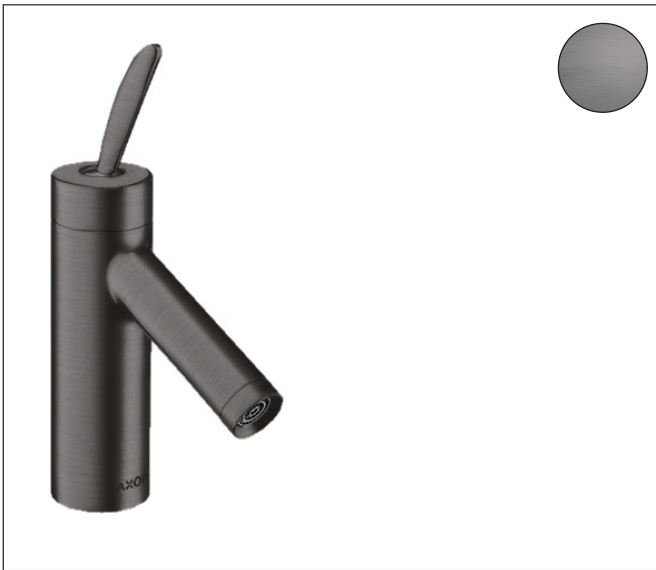

Brand AXOR
Art. Name **AXOR Starck Classic** Single-Hole Faucet 70 with Pop-Up Drain, 1.2 GPM
Art. Nr. 10010341
Surface Brushed Black Chrome
Pos. 1

Product Picture

Features

- Handle design: pin handle
- Spray pattern: aerated spray
- Maximum flow rate (at 3 bar): 4.5 l/min
- Ceramic cartridge
- Pop-up drain G 1