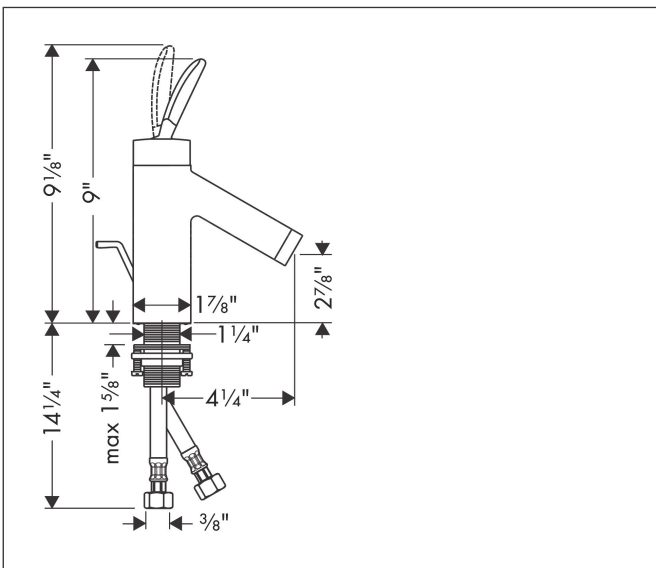

Brand AXOR
Art. Name **AXOR Starck Classic** Single-Hole Faucet 70 with Pop-Up Drain, 1.2 GPM
Art. Nr. 10010341
Surface Brushed Black Chrome
Pos. 1

Product Picture

Features

- Handle design: pin handle
- Spray pattern: aerated spray
- Maximum flow rate (at 3 bar): 4.5 l/min
- Ceramic cartridge
- Pop-up drain G 1

Drawing

Technology