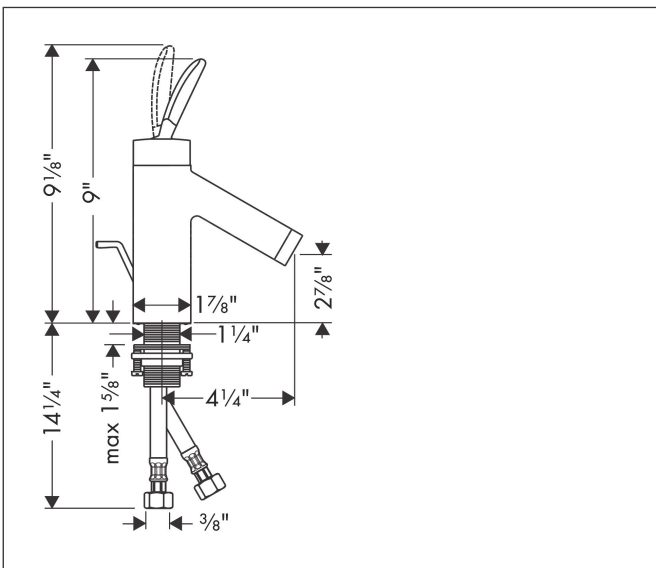

Brand AXOR
Art. Name **AXOR Starck Classic** Single-Hole Faucet 70 with Pop-Up Drain, 1.2 GPM
Art. Nr. 10010821
Surface Brushed Nickel
Pos. 1

Product Picture

Features

- Handle design: pin handle
- Spray pattern: aerated spray
- Maximum flow rate (at 3 bar): 4.5 l/min
- Ceramic cartridge
- Pop-up drain G 1

Drawing

Technology