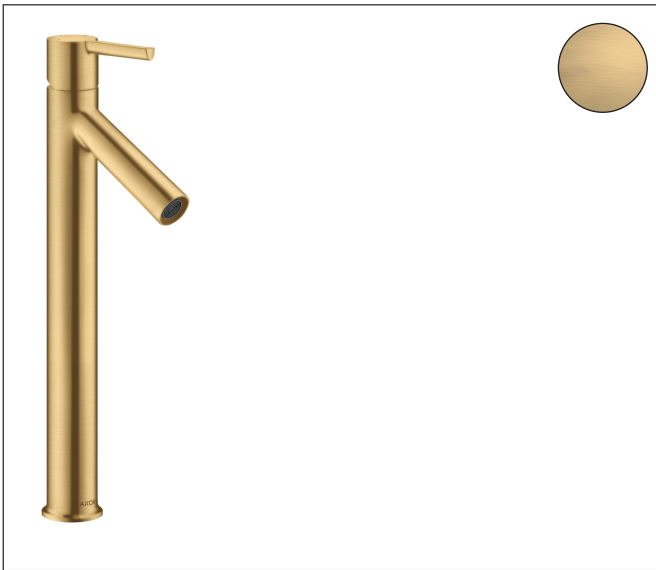

Brand AXOR
Art. Name **AXOR Starck** Single-Hole Faucet 250, 1.2 GPM, without Pop-up Drain
Art. Nr. 10103251
Surface Brushed Gold Optic
Pos. 1

Product Picture

Features

- Handle design: lever handle
- Spray pattern: aerated spray
- Maximum flow rate (at 3 bar): 4.5 l/min
- Ceramic cartridge

Drawing

Technology