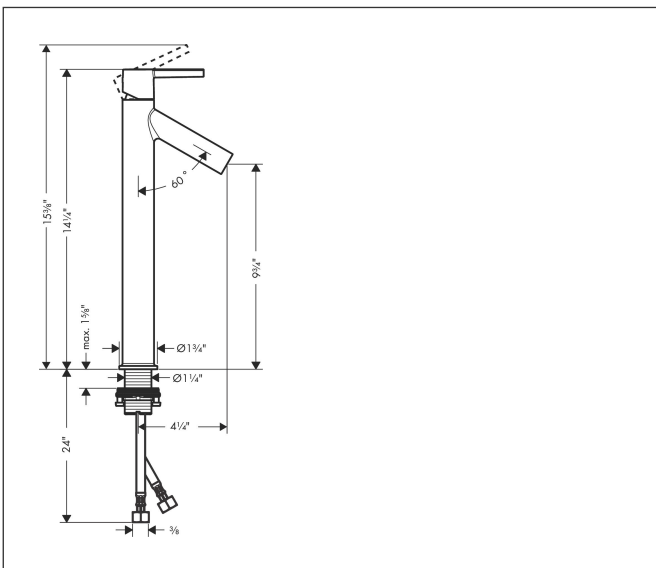

Brand AXOR
Art. Name **AXOR Starck** Single-Hole Faucet 250, 1.2 GPM, without Pop-up Drain
Art. Nr. 10103251
Surface Brushed Gold Optic
Pos. 1

Product Picture

Features

- Handle design: lever handle
- Spray pattern: aerated spray
- Maximum flow rate (at 3 bar): 4.5 l/min
- Ceramic cartridge

Drawing

Technology