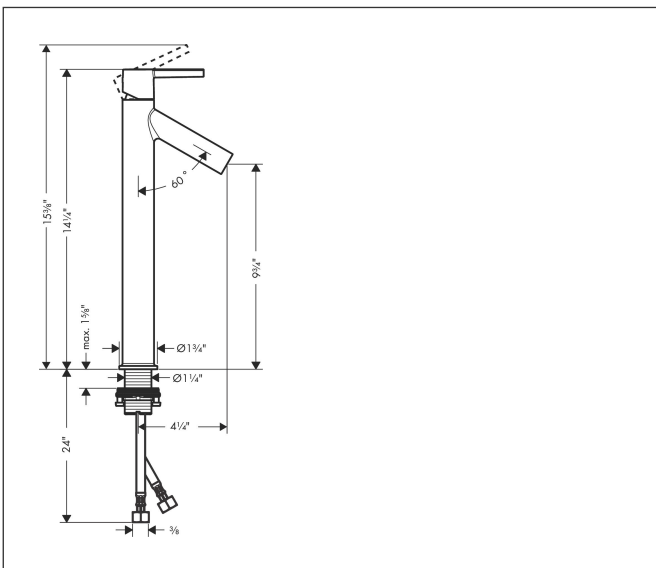

Brand AXOR
Art. Name **AXOR Starck** Single-Hole Faucet 250, 1.2 GPM, without Pop-up Drain
Art. Nr. 10103341
Surface Brushed Black Chrome
Pos. 1

Product Picture

Features

- Handle design: lever handle
- Spray pattern: aerated spray
- Maximum flow rate (at 3 bar): 4.5 l/min
- Ceramic cartridge

Drawing

Technology