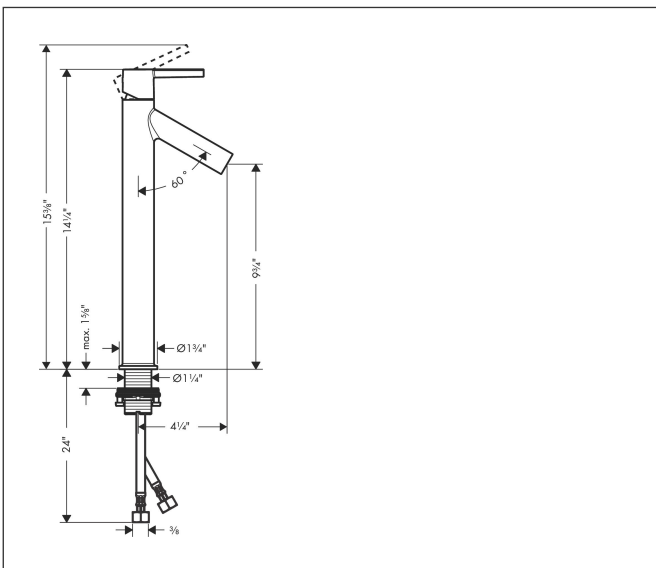

Brand AXOR
Art. Name **AXOR Starck** Single-Hole Faucet 250, 1.2 GPM, without Pop-up Drain
Art. Nr. 10103821
Surface Brushed Nickel
Pos. 1

Product Picture

Features

- Handle design: lever handle
- Spray pattern: aerated spray
- Maximum flow rate (at 3 bar): 4.5 l/min
- Ceramic cartridge

Drawing

Technology