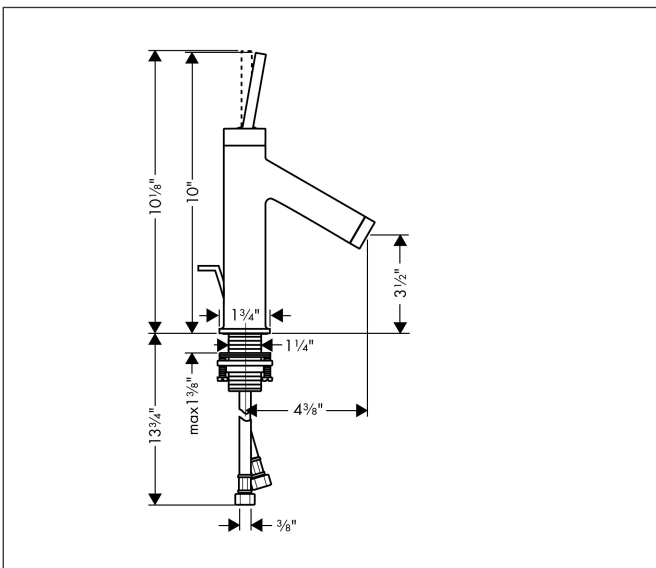

Brand AXOR
Art. Name **AXOR Starck** Single-Hole Faucet 90 with Pop-Up Drain, 1.2 GPM
Art. Nr. 10111001
Surface Chrome
Pos. 1

Product Picture

Features

- Handle design: pin handle
- Spray pattern: aerated spray
- Maximum flow rate (at 3 bar): 4.5 l/min
- Ceramic cartridge
- Pop-up drain G 1

Drawing

Technology