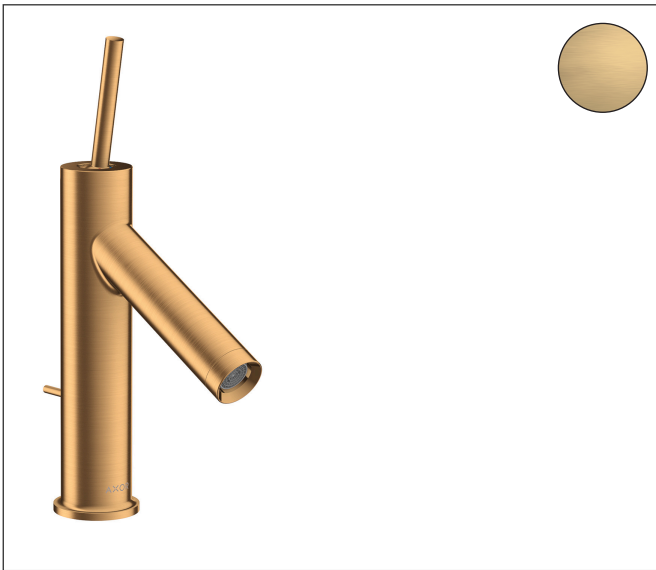

Brand AXOR
Art. Name **AXOR Starck** Single-Hole Faucet 90 with Pop-Up Drain, 1.2 GPM
Art. Nr. 10111251
Surface Brushed Gold Optic
Pos. 1

Product Picture

Features

- Handle design: pin handle
- Spray pattern: aerated spray
- Maximum flow rate (at 3 bar): 4.5 l/min
- Ceramic cartridge
- Pop-up drain G 1

Drawing

Technology