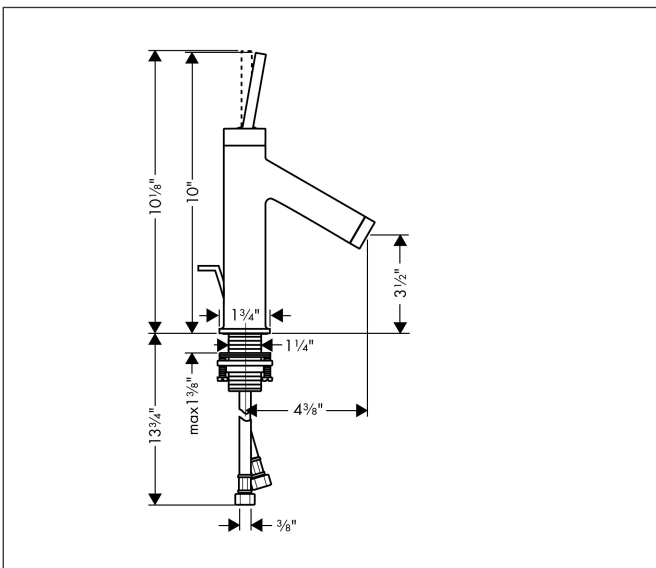

Brand AXOR
Art. Name **AXOR Starck** Single-Hole Faucet 90 with Pop-Up Drain, 1.2 GPM
Art. Nr. 10111251
Surface Brushed Gold Optic
Pos. 1

Product Picture

Features

- Handle design: pin handle
- Spray pattern: aerated spray
- Maximum flow rate (at 3 bar): 4.5 l/min
- Ceramic cartridge
- Pop-up drain G 1

Drawing

Technology