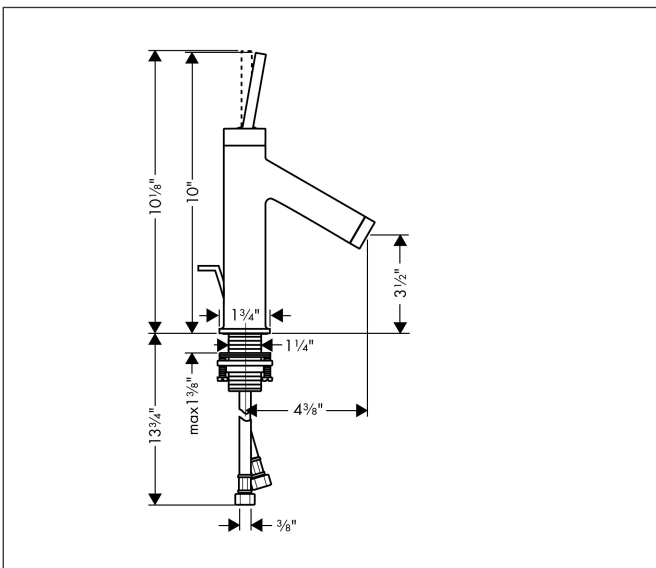

Brand AXOR
Art. Name **AXOR Starck** Single-Hole Faucet 90 with Pop-Up Drain, 1.2 GPM
Art. Nr. 10111341
Surface Brushed Black Chrome
Pos. 1

Product Picture

Features

- Handle design: pin handle
- Spray pattern: aerated spray
- Maximum flow rate (at 3 bar): 4.5 l/min
- Ceramic cartridge
- Pop-up drain G 1

Drawing

Technology