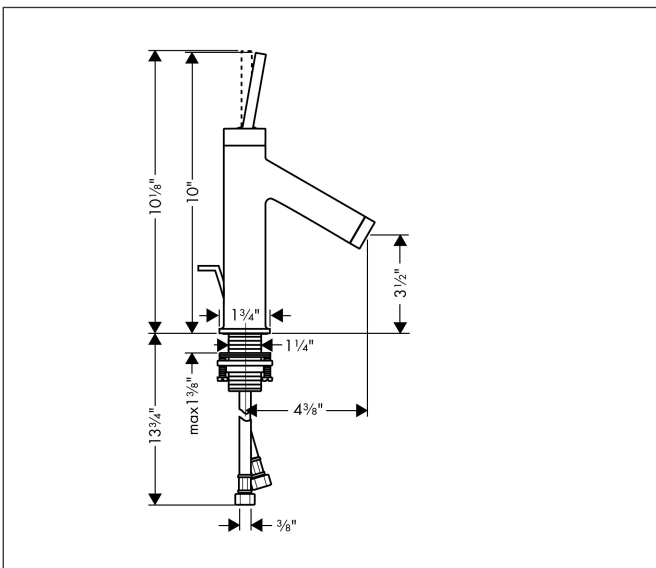

Brand AXOR
Art. Name **AXOR Starck** Single-Hole Faucet 90 with Pop-Up Drain, 1.2 GPM
Art. Nr. 10111821
Surface Brushed Nickel
Pos. 1

Product Picture

Features

- Handle design: pin handle
- Spray pattern: aerated spray
- Maximum flow rate (at 3 bar): 4.5 l/min
- Ceramic cartridge
- Pop-up drain G 1

Drawing

Technology