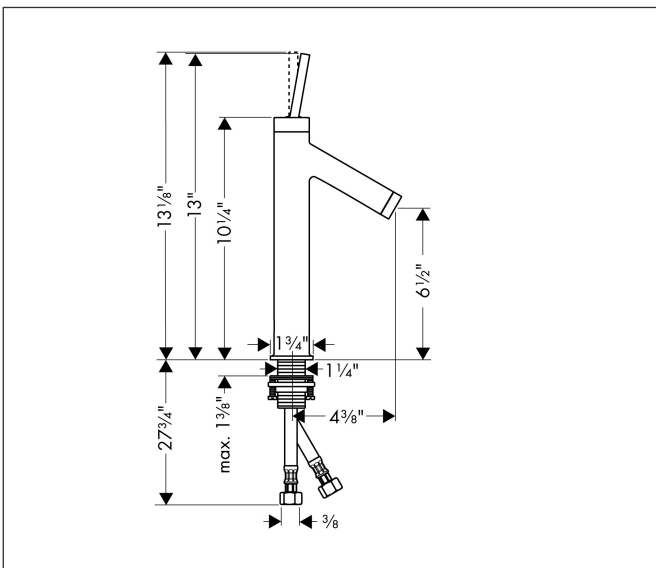

Brand AXOR
Art. Name **AXOR Starck** Single-Hole Faucet 170, 1.2 GPM
Art. Nr. 10123001
Surface Chrome
Pos. 1

Product Picture

Features

- Handle design: pin handle
- Spray pattern: aerated spray
- Maximum flow rate (at 3 bar): 4.5 l/min
- Ceramic cartridge

Drawing

Technology