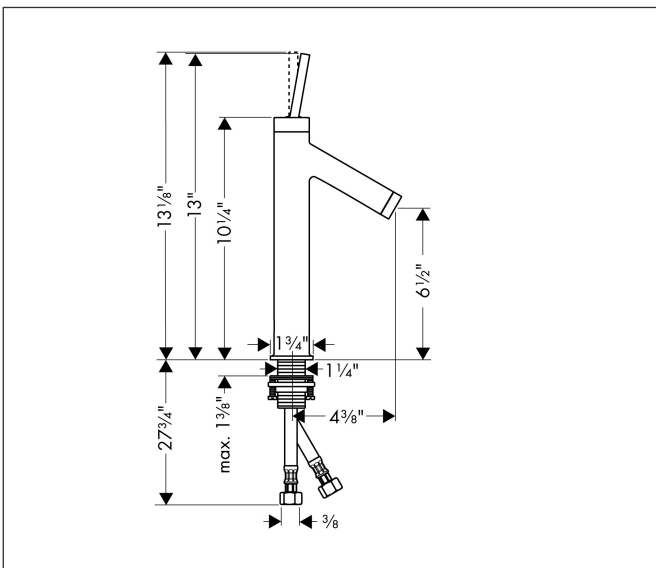

Brand AXOR
Art. Name **AXOR Starck** Single-Hole Faucet 170, 1.2 GPM
Art. Nr. 10123251
Surface Brushed Gold Optic
Pos. 1

Product Picture

Features

- Handle design: pin handle
- Spray pattern: aerated spray
- Maximum flow rate (at 3 bar): 4.5 l/min
- Ceramic cartridge

Drawing

Technology