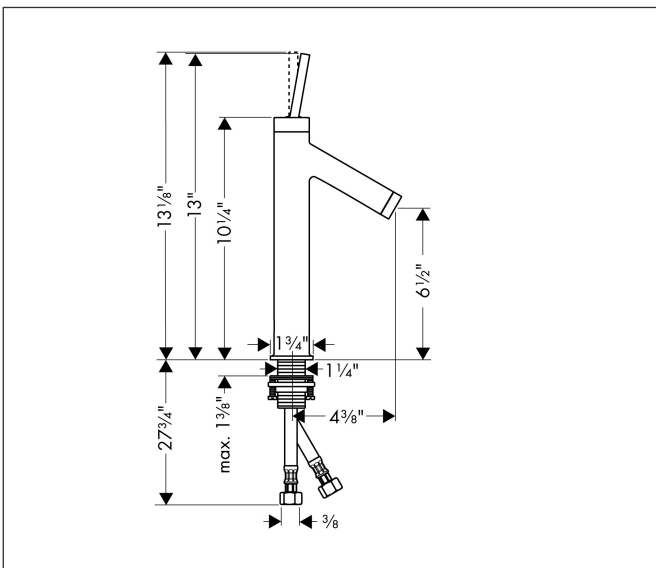

Brand AXOR
Art. Name **AXOR Starck** Single-Hole Faucet 170, 1.2 GPM
Art. Nr. 10123341
Surface Brushed Black Chrome
Pos. 1

Product Picture

Features

- Handle design: pin handle
- Spray pattern: aerated spray
- Maximum flow rate (at 3 bar): 4.5 l/min
- Ceramic cartridge

Drawing

Technology