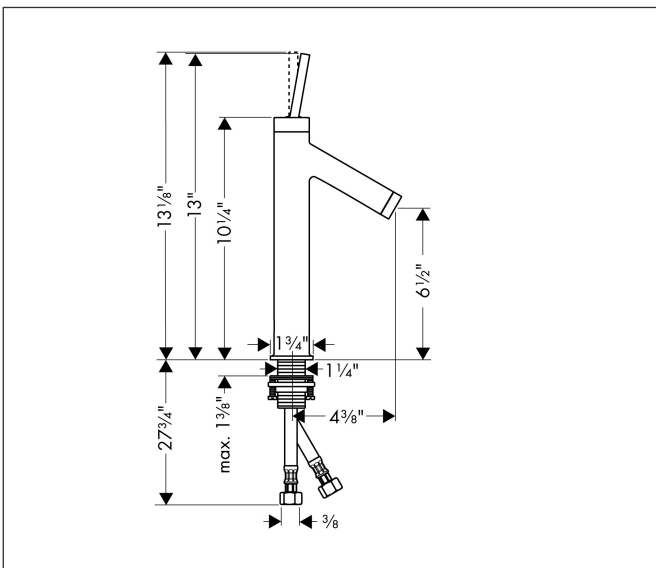

Brand AXOR
Art. Name **AXOR Starck** Single-Hole Faucet 170, 1.2 GPM
Art. Nr. 10123821
Surface Brushed Nickel
Pos. 1

Product Picture

Features

- Handle design: pin handle
- Spray pattern: aerated spray
- Maximum flow rate (at 3 bar): 4.5 l/min
- Ceramic cartridge

Drawing

Technology