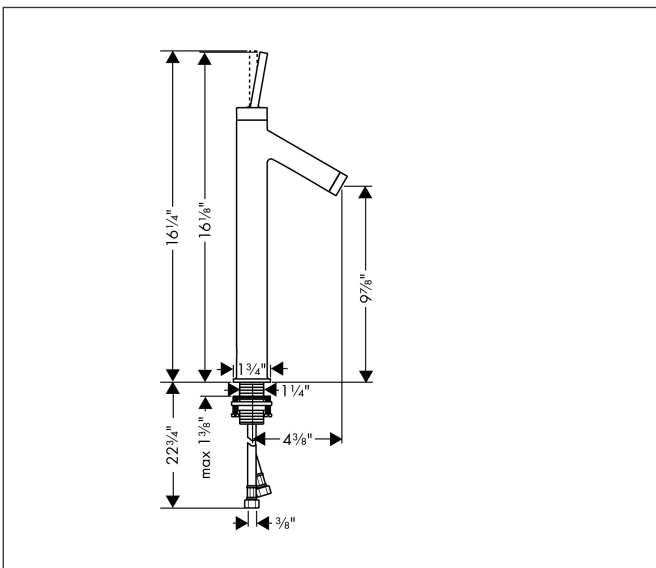

Brand AXOR
Art. Name **AXOR Starck** Single-Hole Faucet 250, 1.2 GPM
Art. Nr. 10129001
Surface Chrome
Pos. 1

Product Picture

Features

- Handle design: pin handle
- Spray pattern: aerated spray
- Maximum flow rate (at 3 bar): 4.5 l/min
- Ceramic cartridge

Drawing

Technology