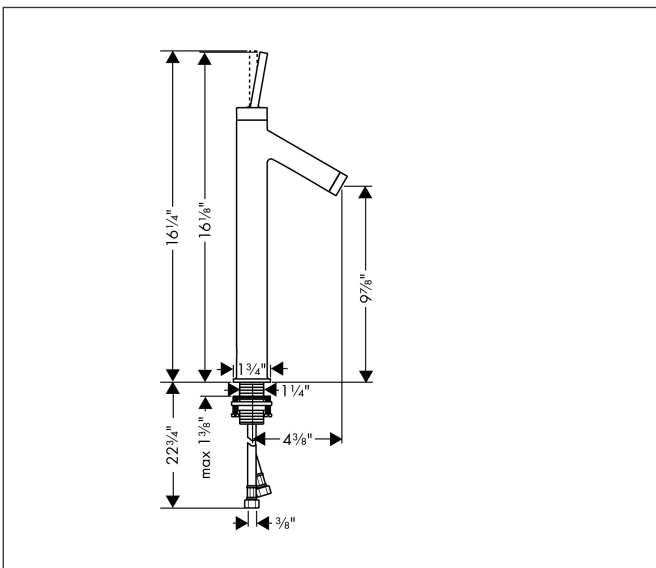

Brand AXOR
Art. Name **AXOR Starck** Single-Hole Faucet 250, 1.2 GPM
Art. Nr. 10129251
Surface Brushed Gold Optic
Pos. 1

Product Picture

Features

- Handle design: pin handle
- Spray pattern: aerated spray
- Maximum flow rate (at 3 bar): 4.5 l/min
- Ceramic cartridge

Drawing

Technology