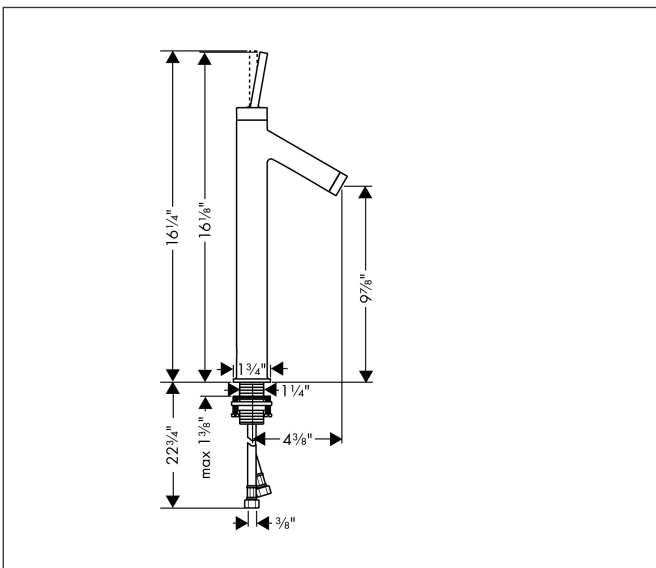

Brand AXOR
Art. Name **AXOR Starck** Single-Hole Faucet 250, 1.2 GPM
Art. Nr. 10129341
Surface Brushed Black Chrome
Pos. 1

Product Picture

Features

- Handle design: pin handle
- Spray pattern: aerated spray
- Maximum flow rate (at 3 bar): 4.5 l/min
- Ceramic cartridge

Drawing

Technology