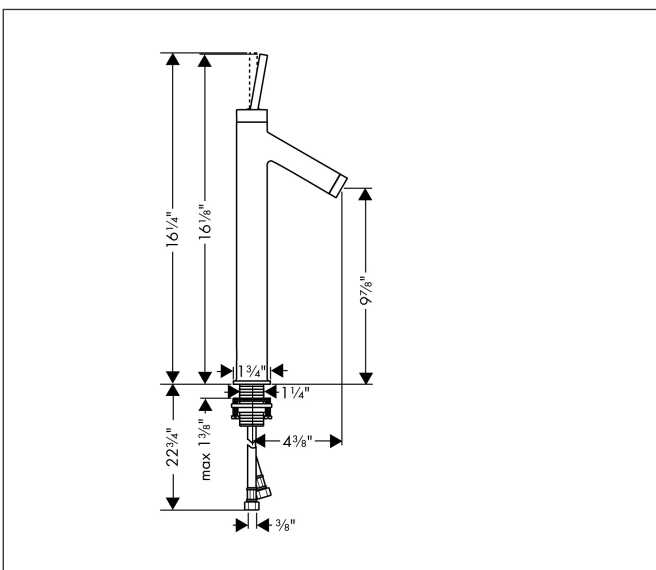

Brand AXOR
 Art. Name **AXOR Starck** Single-Hole Faucet 250, 1.2 GPM
 Art. Nr. 10129821
 Surface Brushed Nickel
 Pos. 1

Product Picture

Features

- Handle design: pin handle
- Spray pattern: aerated spray
- Maximum flow rate (at 3 bar): 4.5 l/min
- Ceramic cartridge

Drawing

Technology