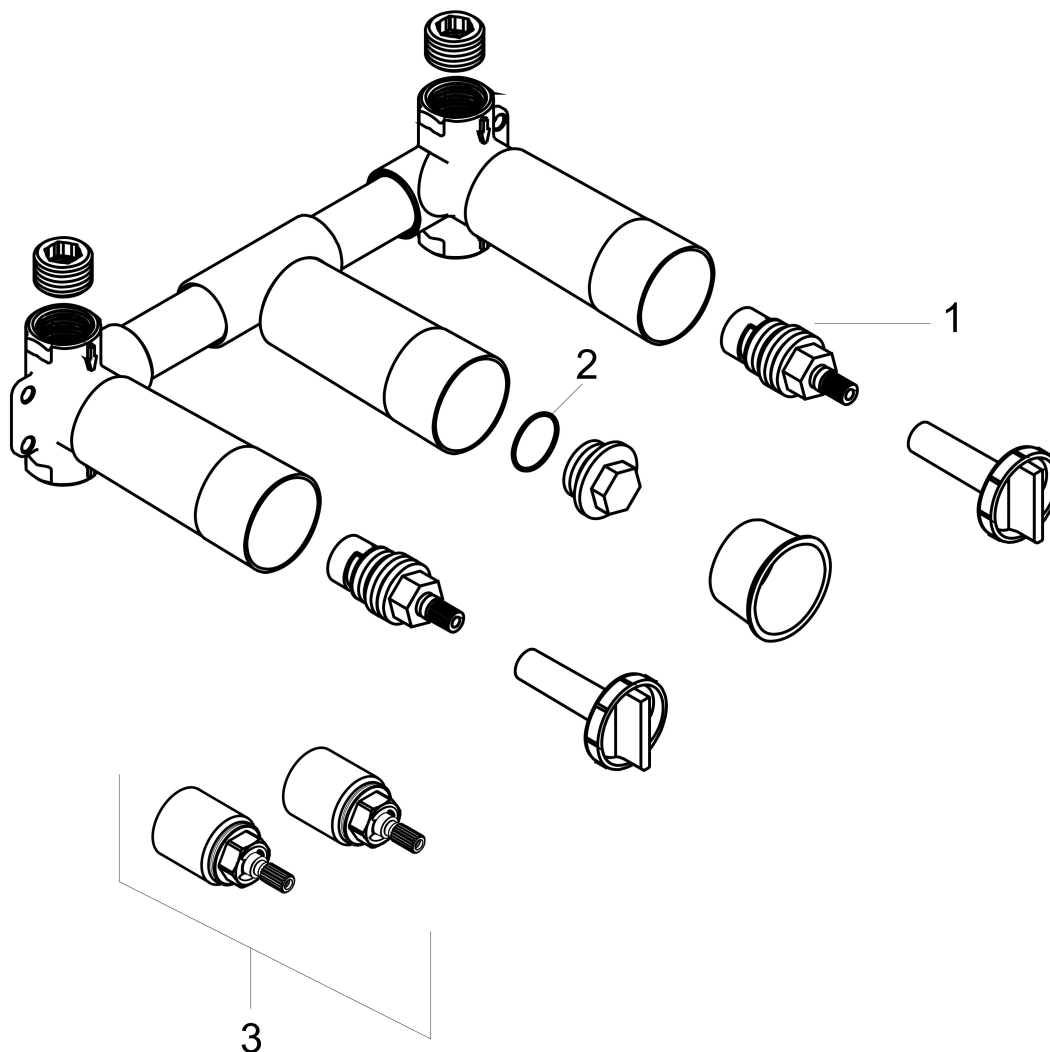

Brand AXOR
Art. Name Rough, Wall-Mounted Widespread Faucet
Art. Nr. 10303181
Pos. 1

Product Picture

Features

- Connection from above or below
- Connection thread: 1/2" NPT
- Minimum mounting depth: 70 mm
- Maximum mounting depth: 95 mm

Drawing

Brand AXOR
Art. Name Rough, Wall-Mounted Widespread Faucet
Art. Nr. 10303181
Pos. 1

Spare Parts Drawings for build year: >04/01

Brand AXOR
Art. Name Rough, Wall-Mounted Widespread Faucet
Art. Nr. 10303181
Pos. 1

Spare parts list for build year: >04/01

Pos.	Description	Article number
1	shut off unit right closing	94009000
2	O-ring 18x2	98181000
3	extension 25 mm	96259000