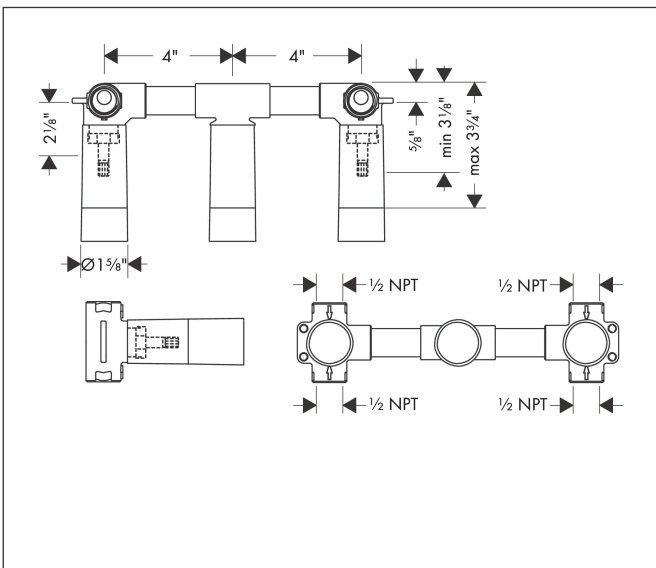

Brand AXOR
Art. Name Rough, Wall-Mounted Widespread Faucet
Art. Nr. 10303181
Pos. 1

Product Picture

Features

- Connection from above or below
- Connection thread: 1/2" NPT
- Minimum mounting depth: 70 mm
- Maximum mounting depth: 95 mm

Drawing

Brand AXOR
Art. Name Rough, Wall-Mounted Widespread Faucet
Art. Nr. 10303181
Pos. 1

Spare Parts Drawings for build year: >04/01

Brand AXOR
Art. Name Rough, Wall-Mounted Widespread Faucet
Art. Nr. 10303181
Pos. 1

Spare parts list for build year: >04/01

Pos.	Description	Article number
1	shut off unit right closing	94009000
2	O-ring 18x2	98181000
3	extension 25 mm	96259000