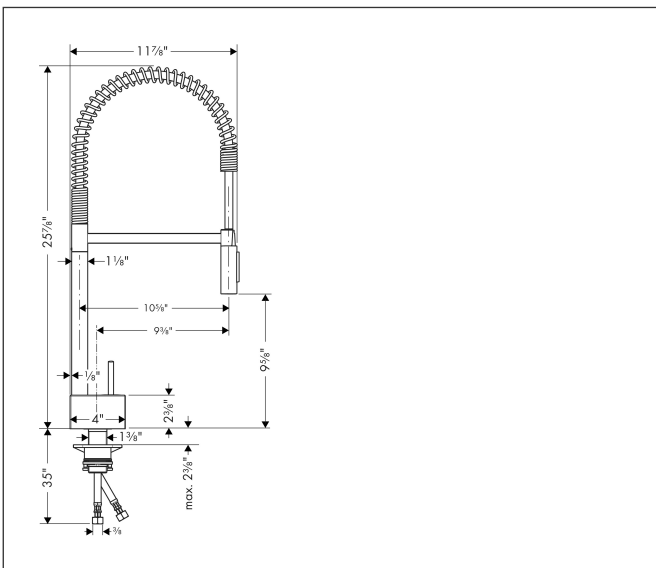

Brand AXOR
 Art. Name **AXOR Starck** Semi-Pro Kitchen Faucet 2-Spray, 1.75 GPM
 Art. Nr. 10820001
 Surface Chrome
 Pos. 1

Product Picture

Features

- Swivel range 360°
- Laminar spray, shower spray
- Lockable shower spray, spray return through pressing spray diverter
- Deck-mounted
- Maximum flow rate (at 3 bar): 6.6 l/min
- Joystick ceramic cartridge
- G 3/8 hose connections
- Integrated non-return valve
- Single handle kitchen faucet, connection hoses, fixation set, installation manual, Single handle kitchen faucet, connection hoses, fixation set, installation manual

Drawing

Technology

Spray Types