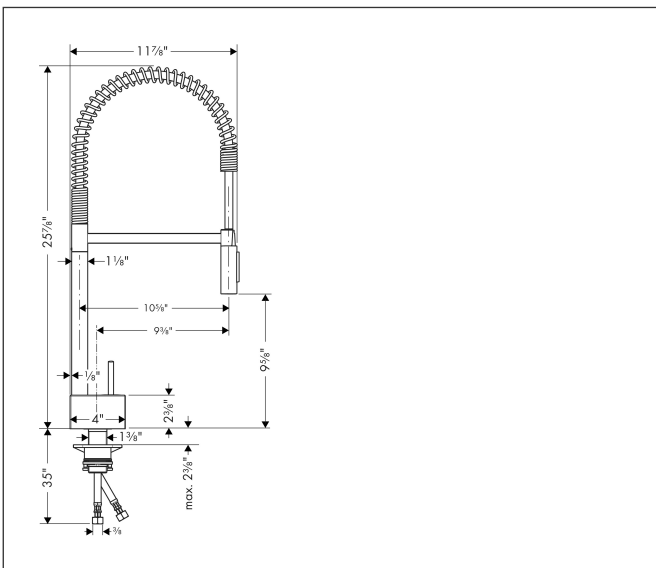

Brand AXOR
 Art. Name **AXOR Starck** Semi-Pro Kitchen Faucet 2-Spray, 1.75 GPM
 Art. Nr. 10820831
 Surface polished nickel
 Pos. 1

Product Picture

Features

- Swivel range 360°
- Laminar spray, shower spray
- Lockable shower spray, spray return through pressing spray diverter
- Deck-mounted
- Maximum flow rate (at 3 bar): 6.6 l/min
- Joystick ceramic cartridge
- G 3/8 hose connections
- Integrated non-return valve
- Single handle kitchen faucet, connection hoses, fixation set, installation manual, Single handle kitchen faucet, connection hoses, fixation set, installation manual

Drawing

Technology

Spray Types