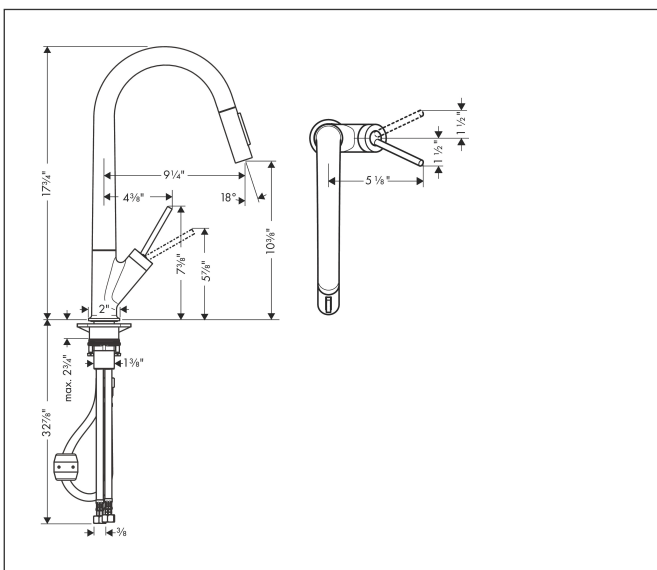

Brand AXOR
 Art. Name **AXOR Starck** HighArc Kitchen Faucet 2-Spray Pull-Down, 1.75 GPM
 Art. Nr. 10821001
 Surface Chrome
 Pos. 1

Product Picture

Features

- Swivel range 150°
- Laminar spray, shower spray
- Lockable shower spray, spray return through pressing spray diverter
- MagFit magnetic shower holder
- Deck-mounted
- Maximum flow rate (at 3 bar): 6.6 l/min
- Joystick ceramic cartridge
- G 3/8 hose connections
- Integrated non-return valve
- Extension length up to 50 cm
- Single handle kitchen faucet, connection hoses, fixation set, installation manual

Drawing

Technology

Spray Types