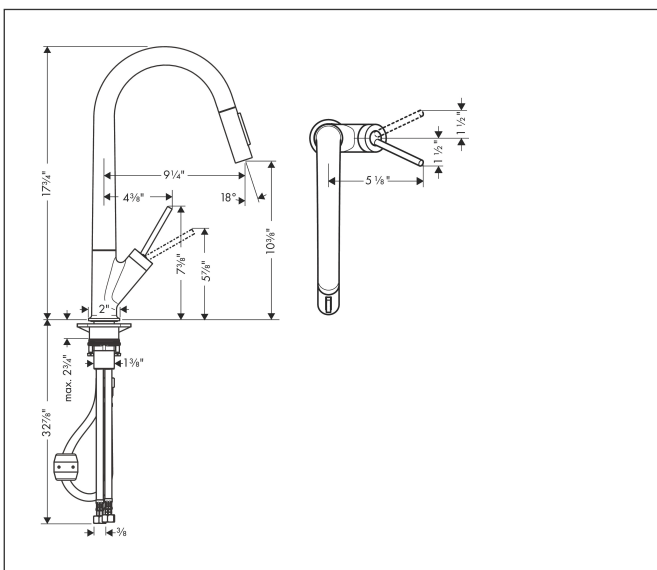

Brand AXOR
 Art. Name **AXOR Starck** HighArc Kitchen Faucet 2-Spray Pull-Down, 1.75 GPM
 Art. Nr. 10821251
 Surface Brushed Gold Optic
 Pos. 1

Product Picture

Features

- Swivel range 150°
- Laminar spray, shower spray
- Lockable shower spray, spray return through pressing spray diverter
- MagFit magnetic shower holder
- Deck-mounted
- Maximum flow rate (at 3 bar): 6.6 l/min
- Joystick ceramic cartridge
- G 3/8 hose connections
- Integrated non-return valve
- Extension length up to 50 cm
- Single handle kitchen faucet, connection hoses, fixation set, installation manual

Drawing

Technology

Spray Types