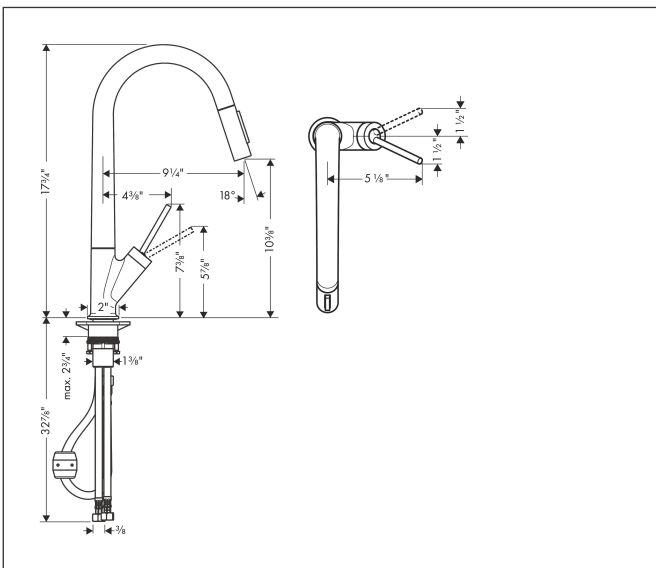

Brand AXOR
 Art. Name **AXOR Starck** HighArc Kitchen Faucet 2-Spray Pull-Down, 1.75 GPM
 Art. Nr. 10821341
 Surface Brushed Black Chrome
 Pos. 1

Product Picture

Drawing

Features

- Swivel range 150°
- Laminar spray, shower spray
- Lockable shower spray, spray return through pressing spray diverter
- MagFit magnetic shower holder
- Deck-mounted
- Maximum flow rate (at 3 bar): 6.6 l/min
- Joystick ceramic cartridge
- G 3/8 hose connections
- Integrated non-return valve
- Extension length up to 50 cm
- Single handle kitchen faucet, connection hoses, fixation set, installation manual