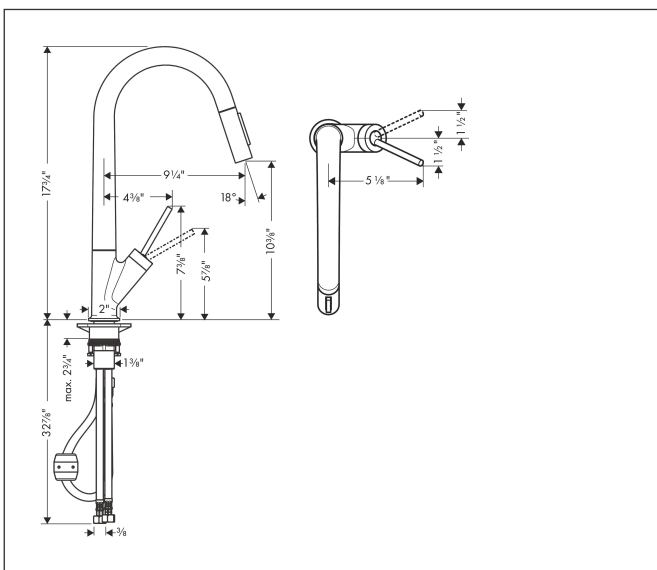

Brand AXOR
 Art. Name **AXOR Starck** HighArc Kitchen Faucet 2-Spray Pull-Down, 1.75 GPM
 Art. Nr. 10821801
 Surface Stainless Steel Optic
 Pos. 1

Product Picture

Drawing

Features

- Swivel range 150°
- Laminar spray, shower spray
- Lockable shower spray, spray return through pressing spray diverter
- MagFit magnetic shower holder
- Deck-mounted
- Maximum flow rate (at 3 bar): 6.6 l/min
- Joystick ceramic cartridge
- G 3/8 hose connections
- Integrated non-return valve
- Extension length up to 50 cm
- Single handle kitchen faucet, connection hoses, fixation set, installation manual