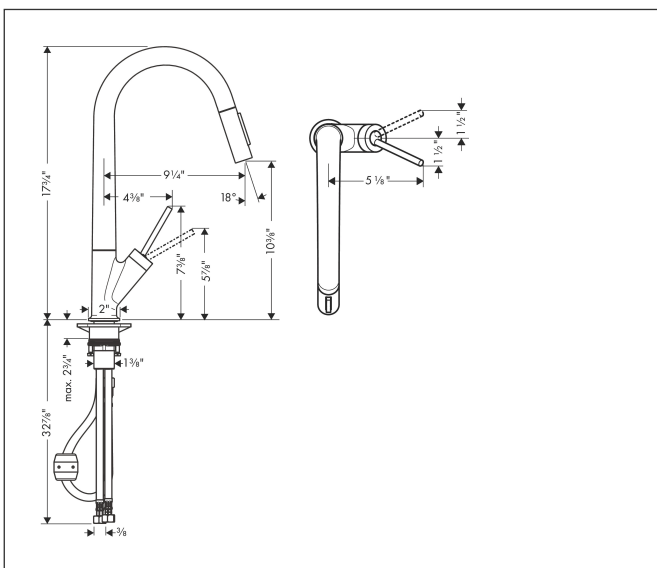

Brand AXOR
 Art. Name **AXOR Starck** HighArc Kitchen Faucet 2-Spray Pull-Down, 1.75 GPM
 Art. Nr. 10821831
 Surface polished nickel
 Pos. 1

Product Picture

Features

- Swivel range 150°
- Laminar spray, shower spray
- Lockable shower spray, spray return through pressing spray diverter
- MagFit magnetic shower holder
- Deck-mounted
- Maximum flow rate (at 3 bar): 6.6 l/min
- Joystick ceramic cartridge
- G 3/8 hose connections
- Integrated non-return valve
- Extension length up to 50 cm
- Single handle kitchen faucet, connection hoses, fixation set, installation manual

Drawing

Technology

Spray Types