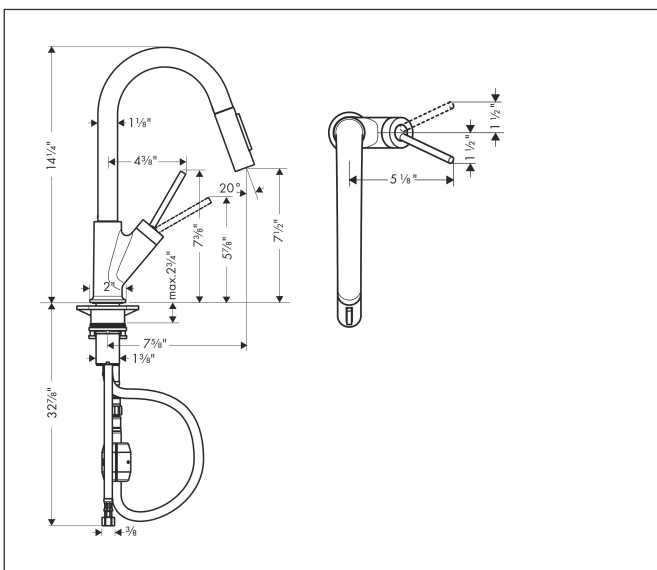

Brand AXOR  
 Art. Name **AXOR Starck** Prep Kitchen Faucet 2-Spray Pull-Down, 1.75 GPM  
 Art. Nr. 10824001  
 Surface Chrome  
 Pos. 1

## Product Picture

## Drawing

## Features

- Swivel range 150°
- Laminar spray and shower spray
- Lockable shower spray, spray return through pressing spray diverter
- MagFit magnetic shower holder
- Deck-mounted
- Maximum flow rate (at 3 bar): 6.6 l/min
- Joystick ceramic cartridge
- G 3/8 hose connections
- Integrated non-return valve
- Cross and Lever Handles