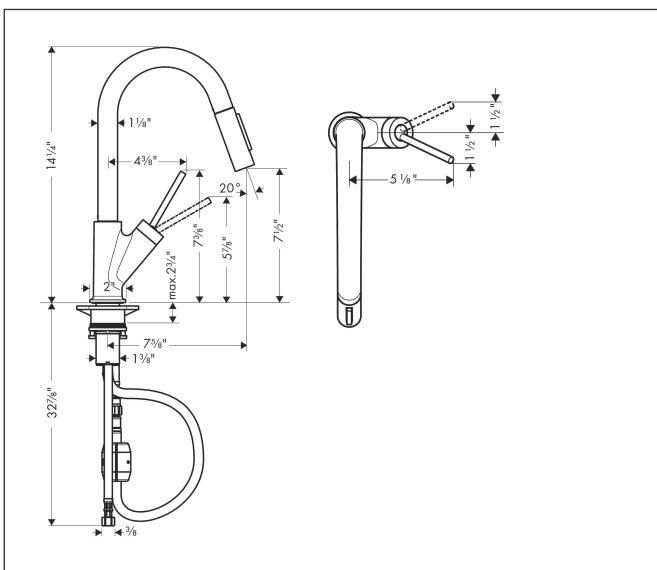

Brand AXOR
 Art. Name **AXOR Starck** Prep Kitchen Faucet 2-Spray Pull-Down, 1.75 GPM
 Art. Nr. 10824251
 Surface Brushed Gold Optic
 Pos. 1

Product Picture

Features

- Swivel range 150°
- Laminar spray and shower spray
- Lockable shower spray, spray return through pressing spray diverter
- MagFit magnetic shower holder
- Deck-mounted
- Maximum flow rate (at 3 bar): 6.6 l/min
- Joystick ceramic cartridge
- G 3/8 hose connections
- Integrated non-return valve
- Cross and Lever Handles

Drawing

Technology

Spray Types