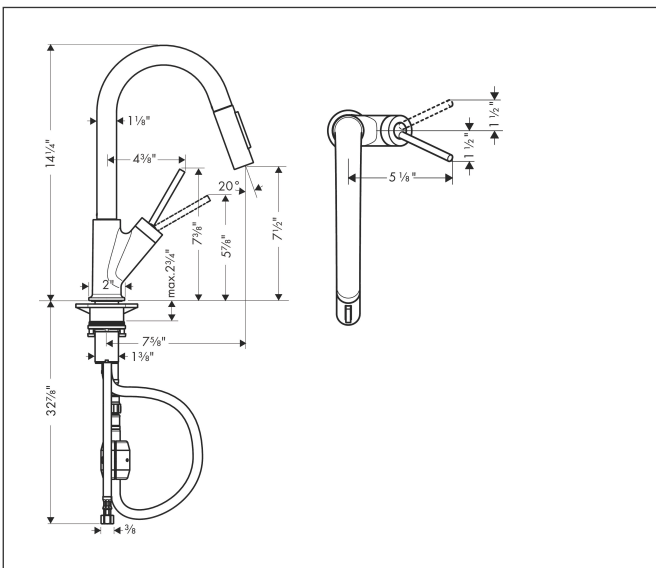

Brand AXOR
 Art. Name **AXOR Starck** Prep Kitchen Faucet 2-Spray Pull-Down, 1.75 GPM
 Art. Nr. 10824341
 Surface Brushed Black Chrome
 Pos. 1

Product Picture

Drawing

Features

- Swivel range 150°
- Laminar spray and shower spray
- Lockable shower spray, spray return through pressing spray diverter
- MagFit magnetic shower holder
- Deck-mounted
- Maximum flow rate (at 3 bar): 6.6 l/min
- Joystick ceramic cartridge
- G 3/8 hose connections
- Integrated non-return valve
- Cross and Lever Handles