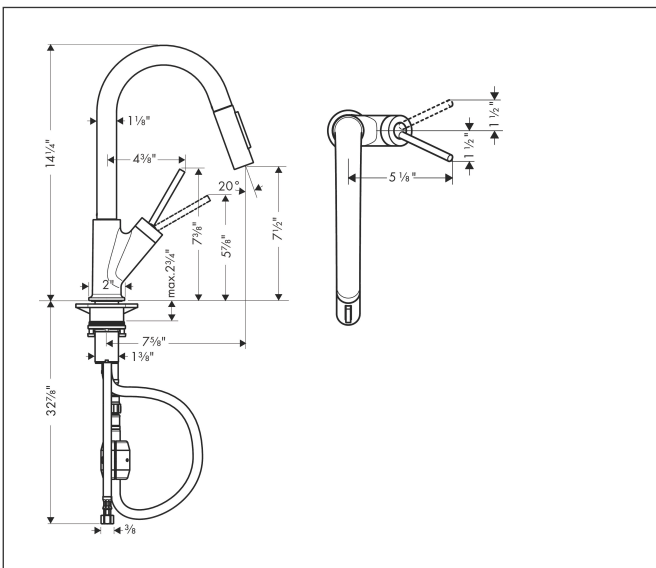

Brand AXOR
 Art. Name **AXOR Starck** Prep Kitchen Faucet 2-Spray Pull-Down, 1.75 GPM
 Art. Nr. 10824801
 Surface Stainless Steel Optic
 Pos. 1

Product Picture

Drawing

Features

- Swivel range 150°
- Laminar spray and shower spray
- Lockable shower spray, spray return through pressing spray diverter
- MagFit magnetic shower holder
- Deck-mounted
- Maximum flow rate (at 3 bar): 6.6 l/min
- Joystick ceramic cartridge
- G 3/8 hose connections
- Integrated non-return valve
- Cross and Lever Handles