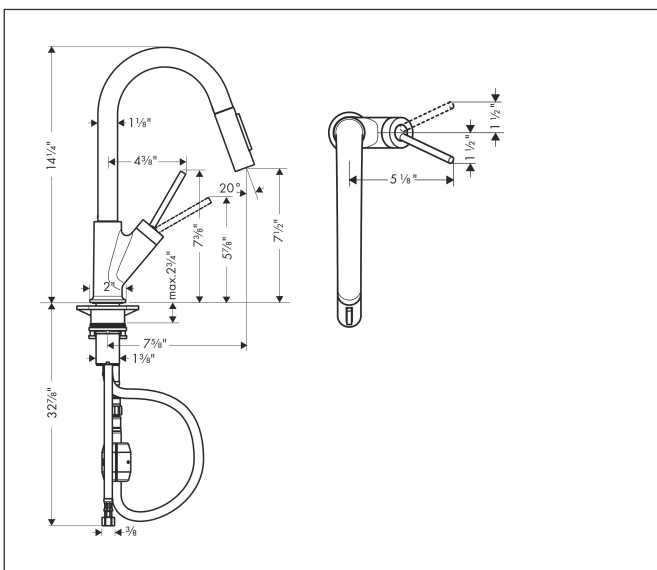

Brand AXOR
 Art. Name **AXOR Starck** Prep Kitchen Faucet 2-Spray Pull-Down, 1.75 GPM
 Art. Nr. 10824831
 Surface polished nickel
 Pos. 1

Product Picture

Drawing

Features

- Swivel range 150°
- Laminar spray and shower spray
- Lockable shower spray, spray return through pressing spray diverter
- MagFit magnetic shower holder
- Deck-mounted
- Maximum flow rate (at 3 bar): 6.6 l/min
- Joystick ceramic cartridge
- G 3/8 hose connections
- Integrated non-return valve
- Cross and Lever Handles