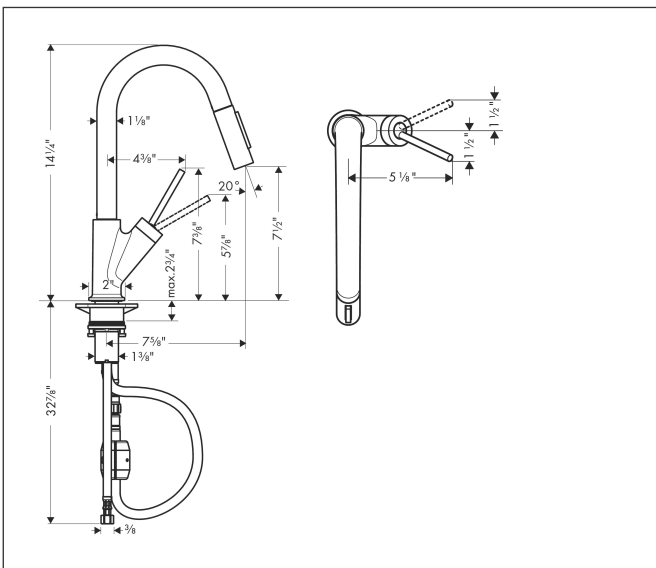

Brand AXOR
 Art. Name **AXOR Starck** Bar Faucet, 1.5 GPM
 Art. Nr. 10826001
 Surface Chrome
 Pos. 1

Product Picture

Features

- Swivel range 150°
- Aerated spray
- Deck-mounted
- Maximum flow rate (at 3 bar): 5.7 l/min
- Joystick ceramic cartridge
- G 3/8 hose connections
- Cross and Lever Handles

Drawing

Technology

Spray Types