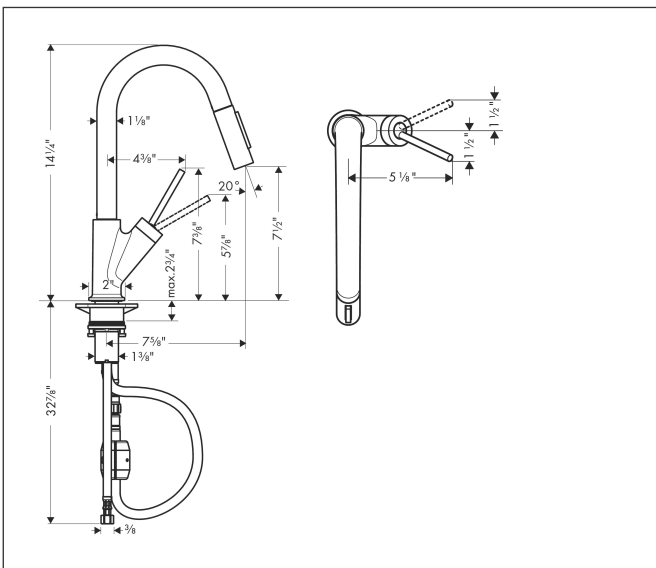

Brand AXOR
 Art. Name **AXOR Starck** Bar Faucet, 1.5 GPM
 Art. Nr. 10826251
 Surface Brushed Gold Optic
 Pos. 1

Product Picture

Features

- Swivel range 150°
- Aerated spray
- Deck-mounted
- Maximum flow rate (at 3 bar): 5.7 l/min
- Joystick ceramic cartridge
- G 3/8 hose connections
- Cross and Lever Handles

Drawing

Technology

Spray Types