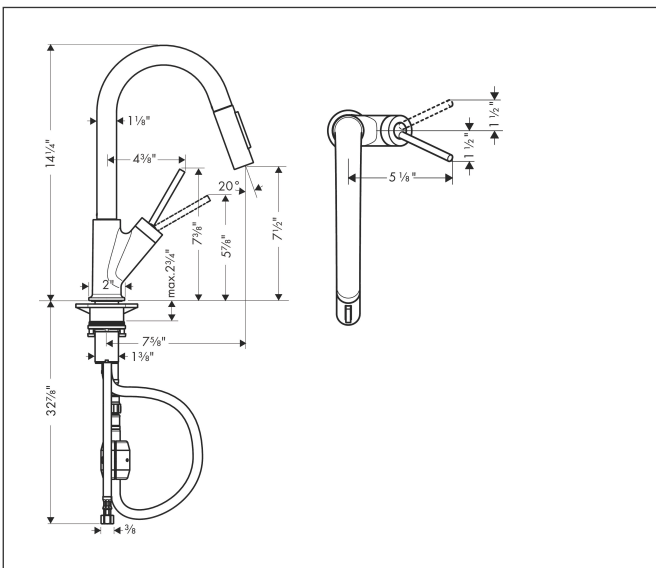

Brand AXOR
 Art. Name **AXOR Starck** Bar Faucet, 1.5 GPM
 Art. Nr. 10826341
 Surface Brushed Black Chrome
 Pos. 1

Product Picture

Drawing

Features

- Swivel range 150°
- Aerated spray
- Deck-mounted
- Maximum flow rate (at 3 bar): 5.7 l/min
- Joystick ceramic cartridge
- G 3/8 hose connections
- Cross and Lever Handles