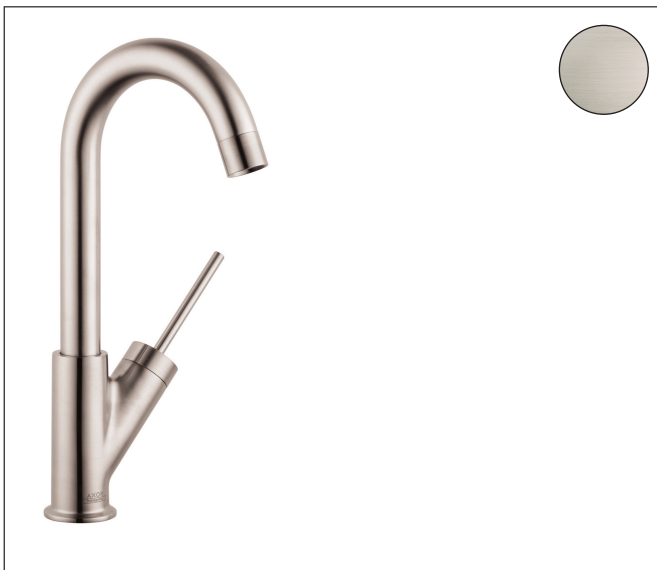

Brand AXOR  
 Art. Name **AXOR Starck** Bar Faucet, 1.5 GPM  
 Art. Nr. 10826801  
 Surface Stainless Steel Optic  
 Pos. 1

## Product Picture

## Features

- Swivel range 150°
- Aerated spray
- Deck-mounted
- Maximum flow rate (at 3 bar): 5.7 l/min
- Joystick ceramic cartridge
- G 3/8 hose connections
- Cross and Lever Handles