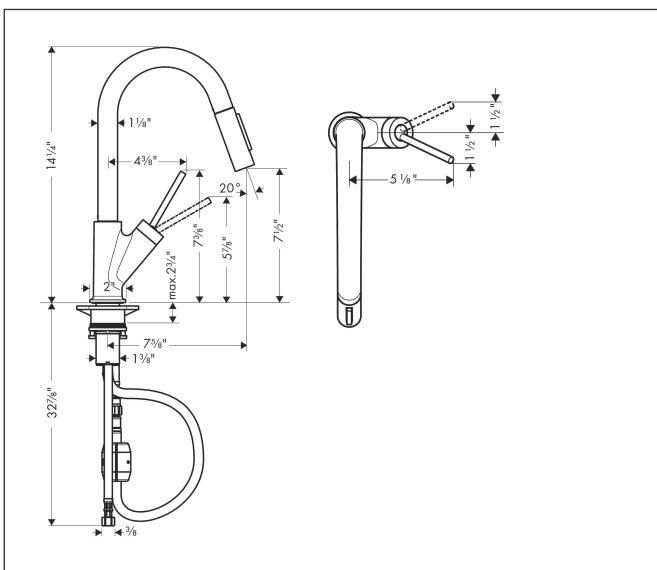

Drawing

Technology

Spray Types