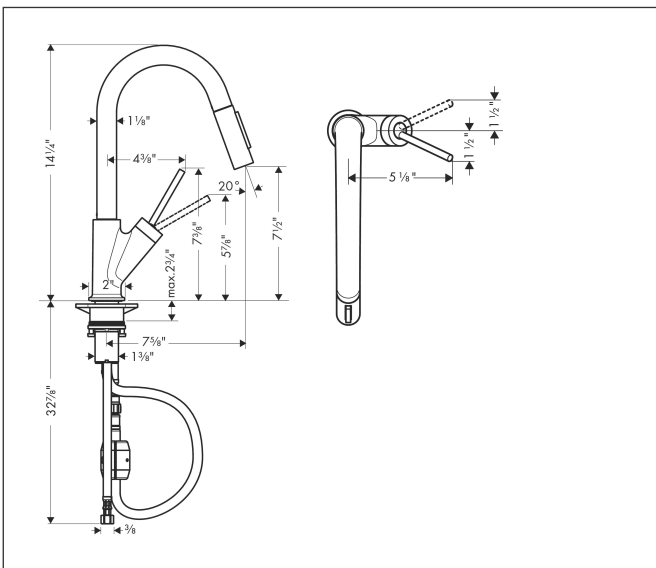

Brand AXOR
 Art. Name **AXOR Starck** Bar Faucet, 1.5 GPM
 Art. Nr. 10826831
 Surface polished nickel
 Pos. 1

Product Picture

Features

- Swivel range 150°
- Aerated spray
- Deck-mounted
- Maximum flow rate (at 3 bar): 5.7 l/min
- Joystick ceramic cartridge
- G 3/8 hose connections
- Cross and Lever Handles

Drawing

Technology

Spray Types